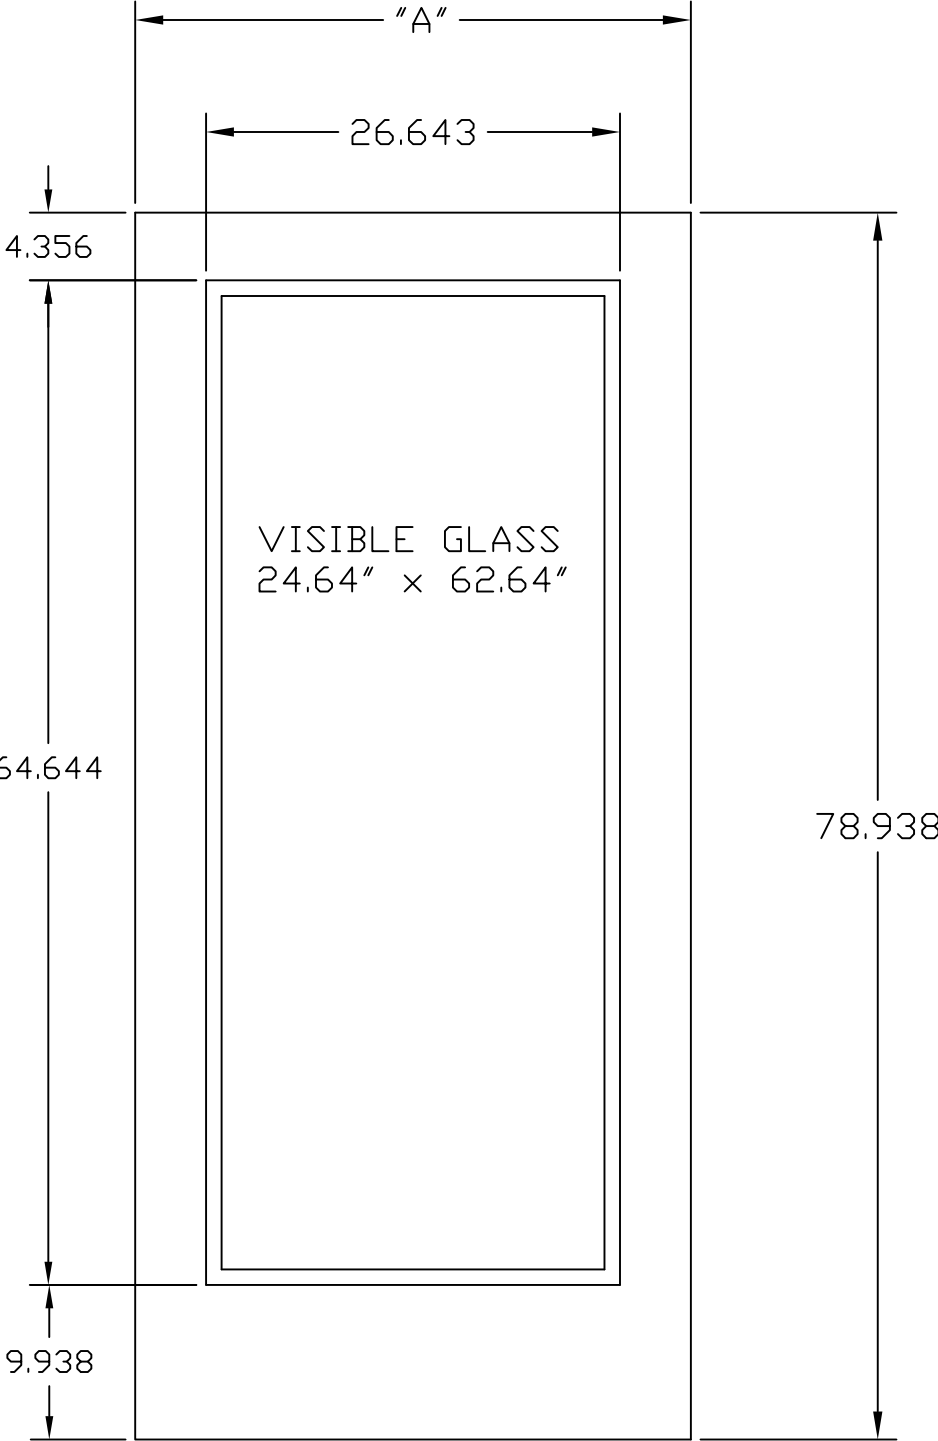

DOOR WIDTH	A
3'0"	35.75

GRAND MARAIS FIBERGLASS
FULL LITE DIRECT GLAZED 6'8"
DOOR SPECIFICATION

DWG#	IV10K
DATE	9-9-20
NAME	KRB
SECTION	IV
PAGE	10K