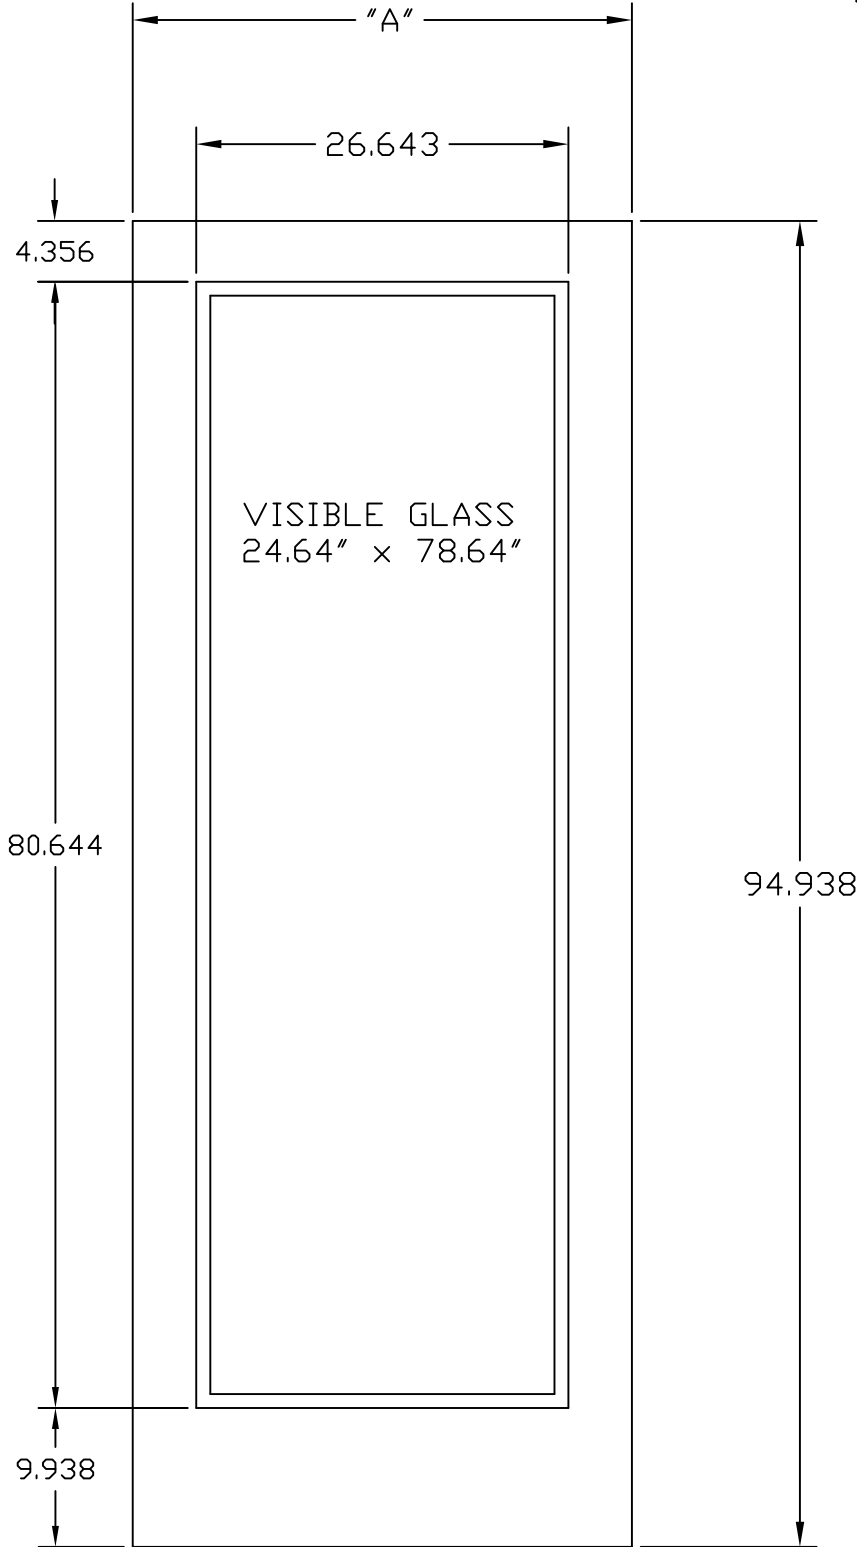

DOOR WIDTH	A
3'0"	35.75

GRAND MARAIS FIBERGLASS
 FULL LITE DIRECT GLAZED 8'0"
 DOOR SPECIFICATION

DWG#	IV10L
DATE	8-24-20
NAME	KRB
SECTION	IV
PAGE	10B