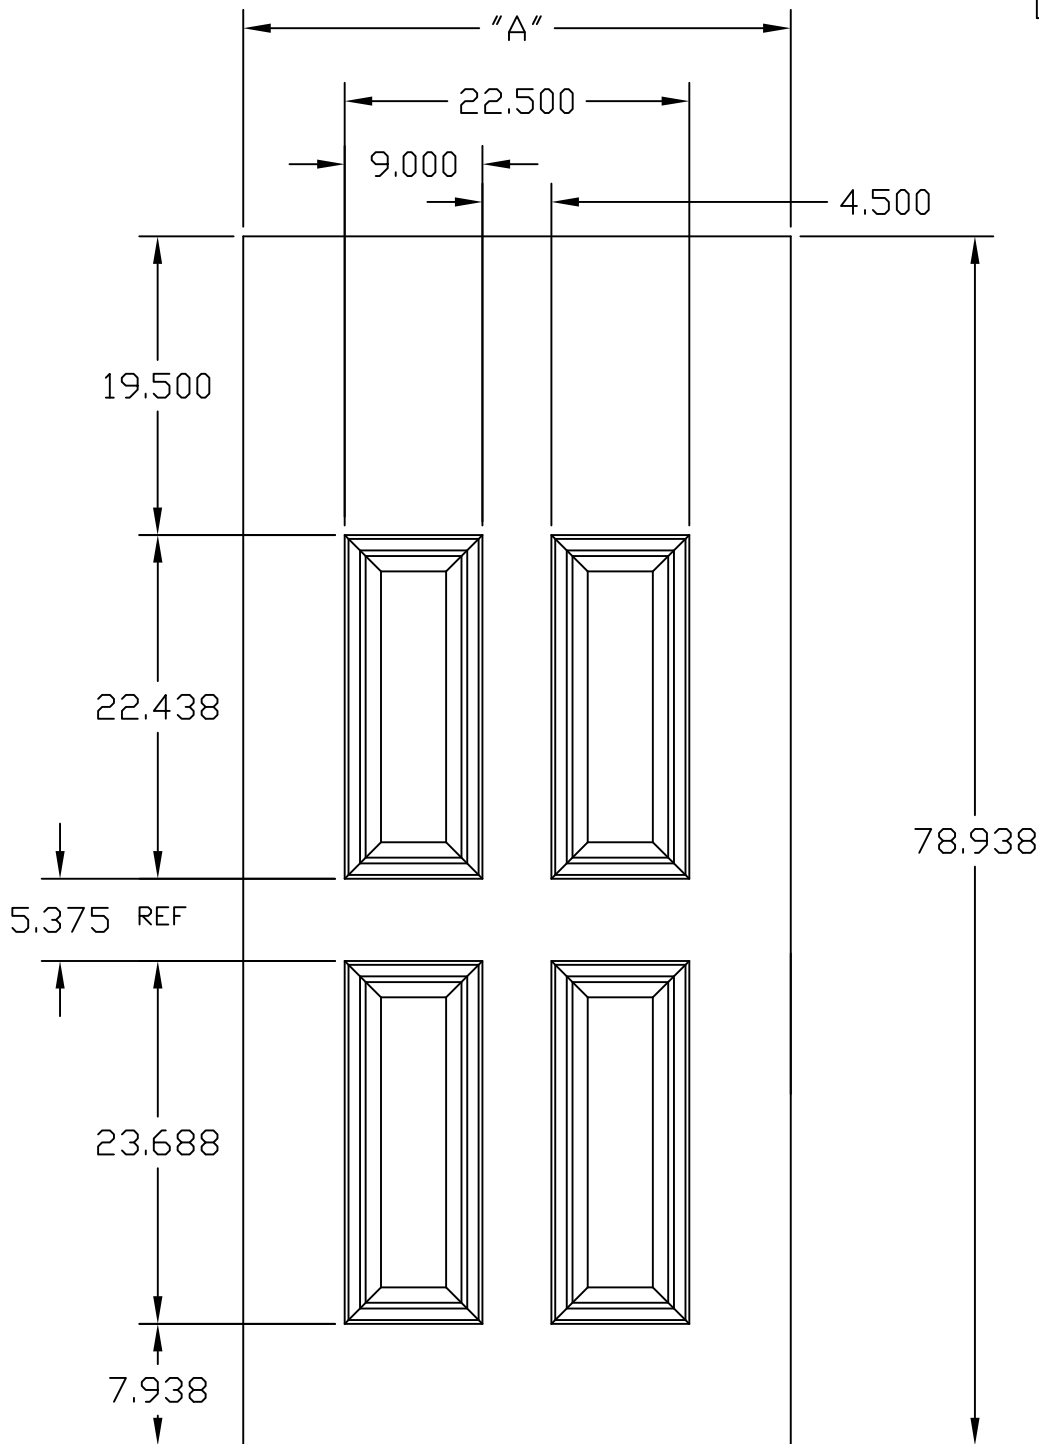

DOOR WIDTH	A
2'8"	31.75
3'0"	35.75

GRAND MARAIS
4 PANEL 6'8" FIBERGLASS
DOOR SPECIFICATION

DWG#	IV7
DATE	9-9-20
NAME	KRB
SECTION	IV
PAGE	7