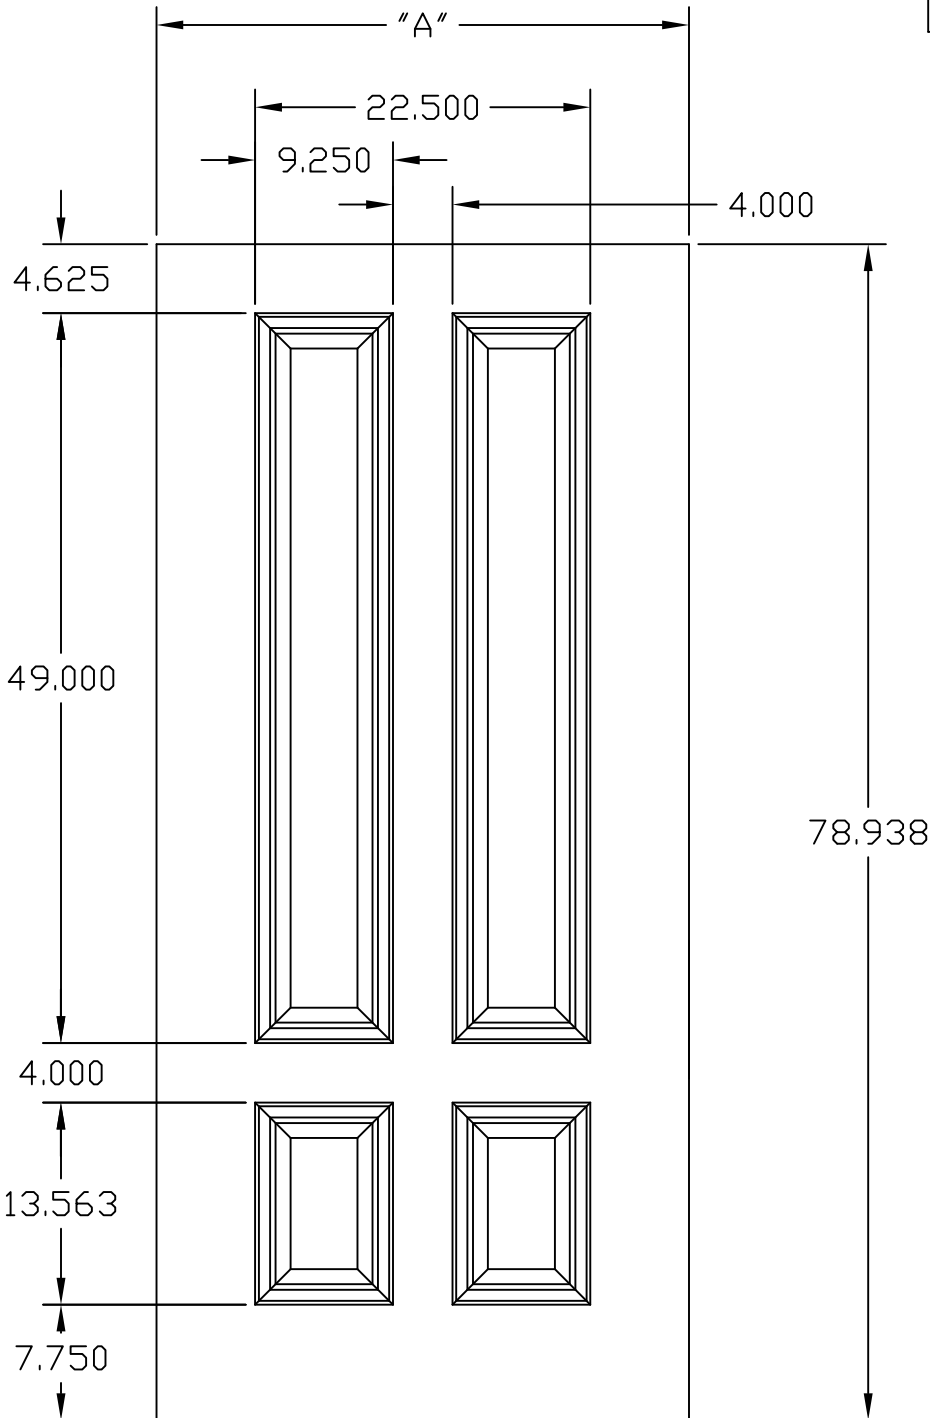

DOOR WIDTH	A
2'8"	31.75
3'0"	35.75

GRAND MARAIS  
3/4 4 PANEL 6'8" FIBERGLASS  
DOOR SPECIFICATION

DWG#	IV-8
DATE	9-9-20
NAME	KRB
SECTION	IV
PAGE	8