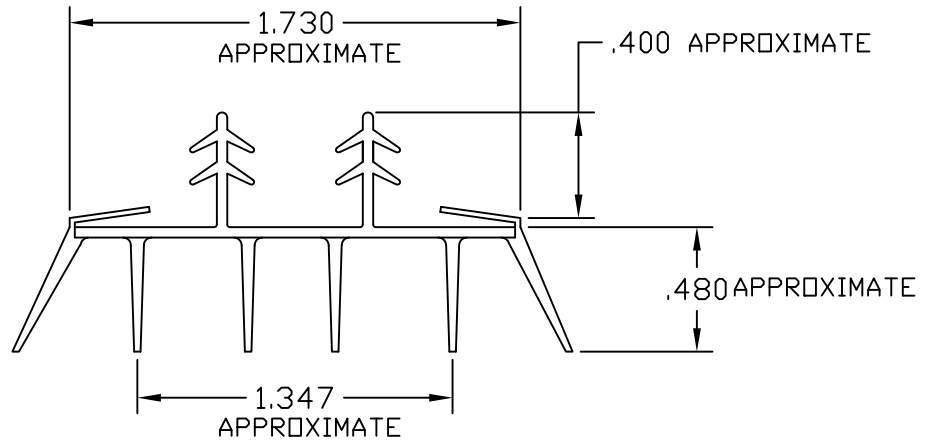

POUND ON FINNED SWEEP

AMERICA'S DOORMAKER

FIBERGLASS DOOR  
SWEEP DETAIL

DWG#	IV-20
DATE	3-18-13
NAME	KRB
SECTION	IV
PAGE	20