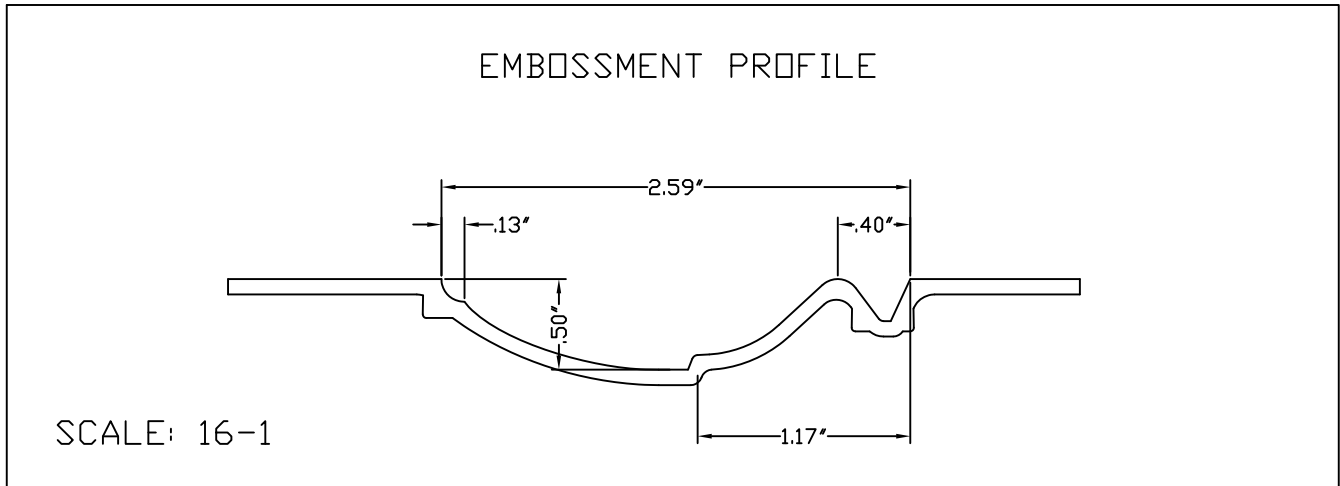

6'-8" 3 PANEL

WIDTH	"A"	"B"
3'0"	35.75"	6.31"
2'10"	33.75"	5.31"
2'8"	31.75"	4.31"

7'-0" 3 PANEL

3 PANEL - 6'8" AND 7'0"  
 TIMBERGRAIN  
 FIBERGLASS DOORS

DWG#	XXII-5
DATE	4-22-14
NAME	KRB
SECTION	XXII
PAGE	5