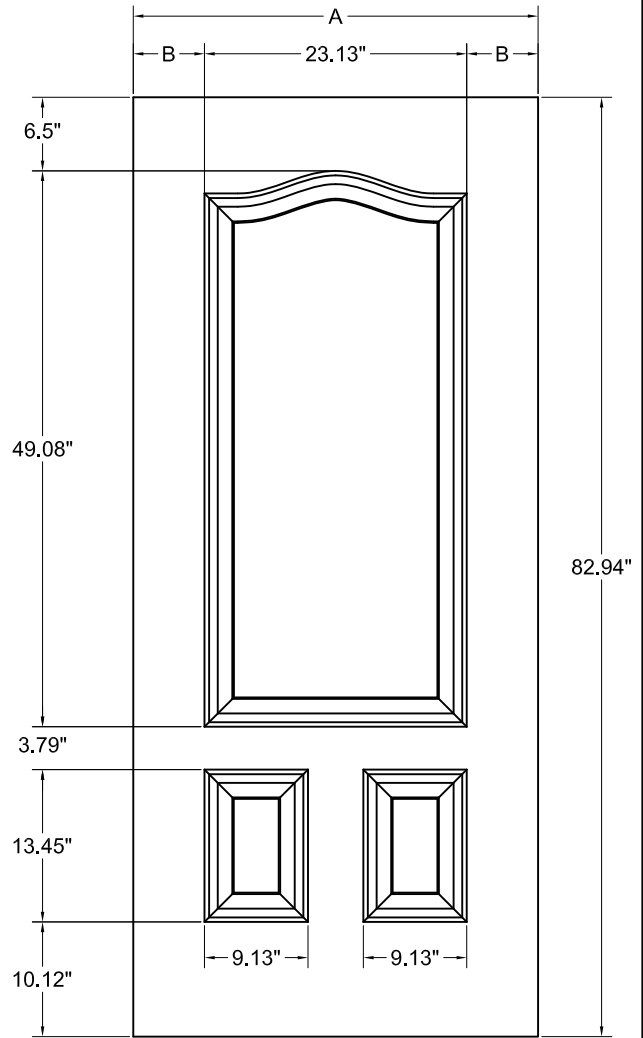

6'-8" 3 PANEL

WIDTH	"A"	"B"
3'0"	35.75"	6.31"
2'10"	33.75"	5.31"
2'8"	31.75"	4.31"

7'-0" 3 PANEL

3 PANEL - 6'8" AND 7'0"  
 TIMBERGRAIN  
 FIBERGLASS DOORS

DWG#	XXII-5
DATE	4-22-14
NAME	KRB
SECTION	XXII
PAGE	5