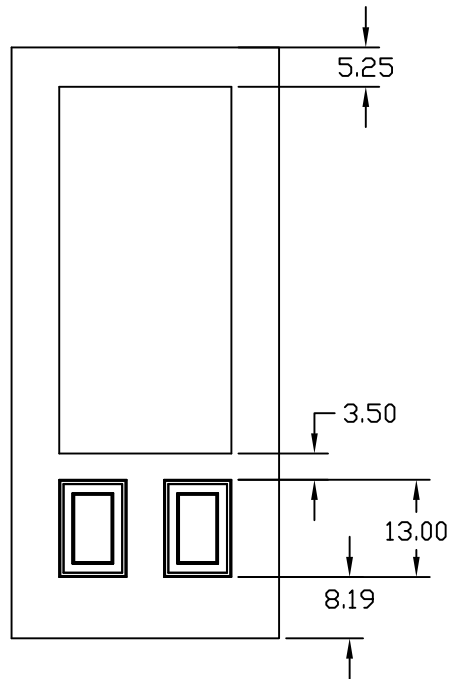

NOTE: ALL DIMENSIONS FOR
6'8" X 3'0" DOOR

LT1
GLASS-8"X6"
CUTOUT-9"X7"

LT2
GLASS-8"X36"
CUTOUT-9"X37"

LT3
GLASS-8"X36" RT
CUTOUT-9"X37" RT

LT4
GLASS-22"X36"
CUTOUT-23"X37"

LT5
DOOR WIDTH-2'5",2'6",2'7"
GLASS-20"X36"
CUTOUT-21"X37"

LT6
GLASS-22"X48"
CUTOUT-23"X49"

WOOD EDGE 6'8"
LITE CUTOUT DIMENSIONAL DETAIL

DWG#	III-15
DATE	7-05-06
NAME	MJP
SECTION	III
PAGE	15