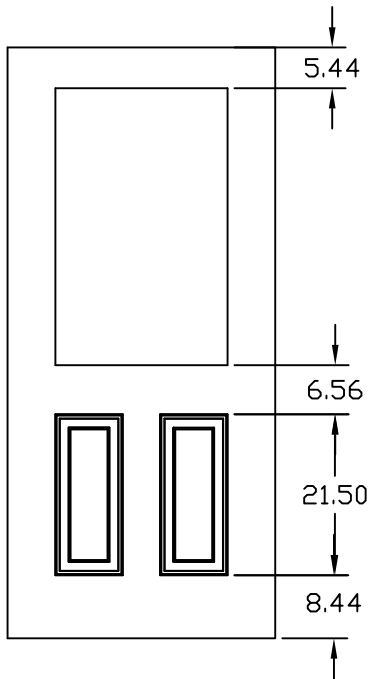

NOTE: ALL DIMENSIONS FOR
6'8" X 3'0" DOOR

LT1
GLASS-8"X6"
CUTOUT-9"X7"

LT2
GLASS-8"X36"
CUTOUT-9"X37"

LT3
GLASS-8"X36" RT
CUTOUT-9"X37" RT

LT4
GLASS-22"X36"
CUTOUT-23"X37"

LT5
DOOR WIDTH-2'5",2'6",2'7"
GLASS-20"X36"
CUTOUT-21"X37"

LT6
GLASS-22"X48"
CUTOUT-23"X49"

WOOD EDGE 6'8"
LITE CUTOUT DIMENSIONAL DETAIL

DWG#	III-15
DATE	7-05-06
NAME	MJP
SECTION	III
PAGE	15