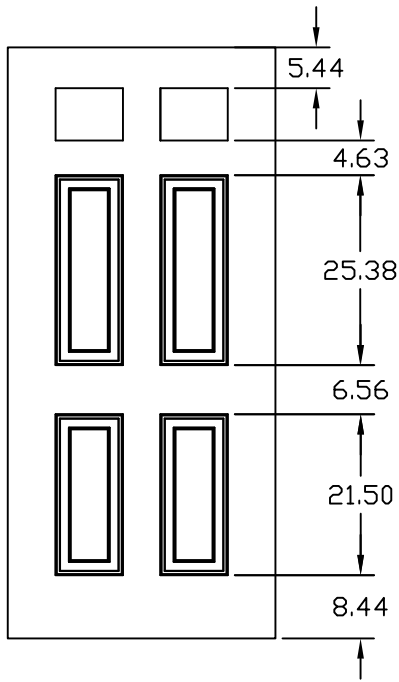

NOTE: ALL DIMENSIONS FOR
6'8" X 3'0" DOOR

LT1
GLASS-8"X6"
CUTOUT-9"X7"

LT2
GLASS-8"X36"
CUTOUT-9"X37"

LT3
GLASS-8"X36" RT
CUTOUT-9"X37" RT

LT4
GLASS-22"X36"
CUTOUT-23"X37"

LT5
DOOR WIDTH-2'5",2'6",2'7"
GLASS-20"X36"
CUTOUT-21"X37"

LT6
GLASS-22"X48"
CUTOUT-23"X49"

WOOD EDGE 6'8"
LITE CUTOUT DIMENSIONAL DETAIL

DWG#	III-15
DATE	7-05-06
NAME	MJP
SECTION	III
PAGE	15