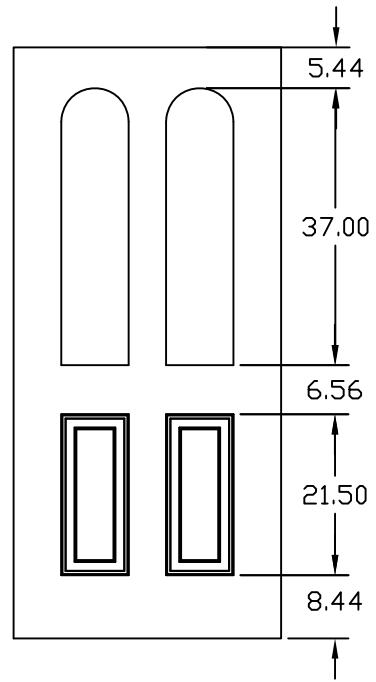

NOTE: ALL DIMENSIONS FOR
6'8" X 3'0" DOOR

LT1
GLASS-8"X6"
CUTOUT-9"X7"

LT2
GLASS-8"X36"
CUTOUT-9"X37"

LT3
GLASS-8"X36" RT
CUTOUT-9"X37" RT

LT4
GLASS-22"X36"
CUTOUT-23"X37"

LT5
DOOR WIDTH-2'5",2'6",2'7"
GLASS-20"X36"
CUTOUT-21"X37"

LT6
GLASS-22"X48"
CUTOUT-23"X49"

WOOD EDGE 6'8"
LITE CUTOUT DIMENSIONAL DETAIL

DWG#	III-15
DATE	7-05-06
NAME	MJP
SECTION	III
PAGE	15