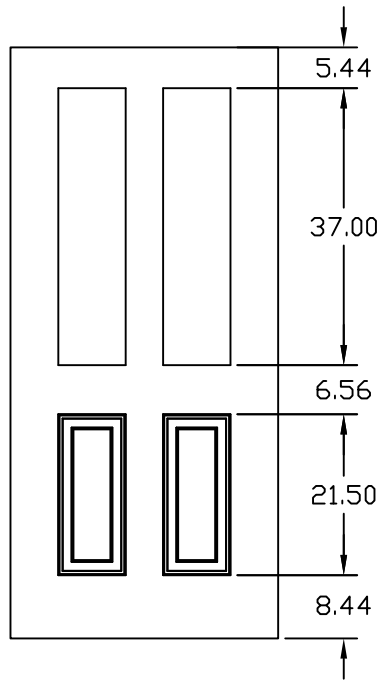

NOTE: ALL DIMENSIONS FOR
6'8" X 3'0" DOOR

LT1
GLASS-8"X6"
CUTOUT-9"X7"

LT2
GLASS-8"X36"
CUTOUT-9"X37"

LT3
GLASS-8"X36" RT
CUTOUT-9"X37" RT

LT4
GLASS-22"X36"
CUTOUT-23"X37"

LT5
DOOR WIDTH-2'5",2'6",2'7"
GLASS-20"X36"
CUTOUT-21"X37"

LT6
GLASS-22"X48"
CUTOUT-23"X49"

WOOD EDGE 6'8"
LITE CUTOUT DIMENSIONAL DETAIL

DWG#	III-15
DATE	7-05-06
NAME	MJP
SECTION	III
PAGE	15