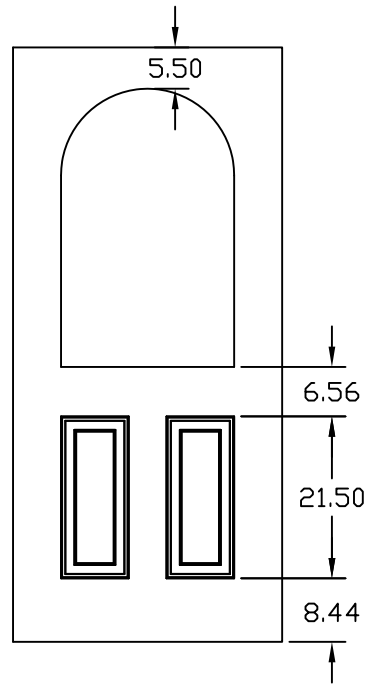

NOTE: ALL DIMENSIONS FOR  
6'8" X 3'0" DOOR

LT7  
GLASS-22"X64"  
CUTOUT-23"X65"

LT8  
DOOR WIDTH-2'5", 2'6", 2'7"  
GLASS-20"X64"  
CUTOUT-21"X65"

LT9  
GLASS-21-13/16"  
X9-13/16"  
CUTOUT-22-13/16"  
X10-13/16"

LT10  
GLASS-22"X36" RT  
CUTOUT-23"X37" RT

LT11  
GLASS-22"X64" RT  
CUTOUT-23"X65" RT

LT12  
GLASS-7-1/2"X18-1/2"  
CUTOUT-8-1/2"X19-1/2"

WOOD EDGE 6'8"

LITE CUTOUT DIMENSIONAL DETAIL

|         |         |
|---------|---------|
| DWG#    | III-16  |
| DATE    | 7-05-06 |
| NAME    | MJP     |
| SECTION | III     |
| PAGE    | 16      |