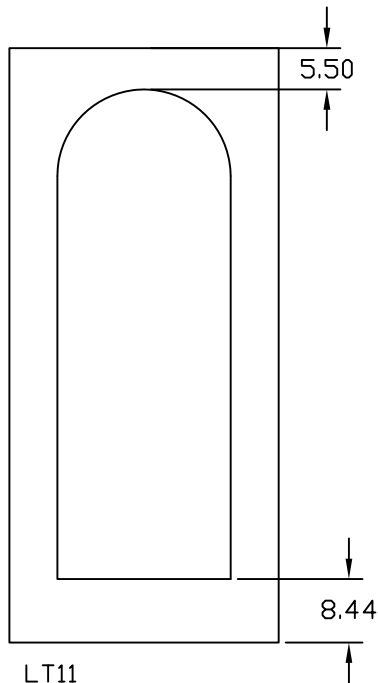

NOTE: ALL DIMENSIONS FOR  
6'8" X 3'0" DOOR

LT7  
GLASS-22"X64"  
CUTOUT-23"X65"

LT8  
DOOR WIDTH-2'5", 2'6", 2'7"  
GLASS-20"X64"  
CUTOUT-21"X65"

LT9  
GLASS-21-13/16"  
X9-13/16"  
CUTOUT-22-13/16"  
X10-13/16"

LT10  
GLASS-22"X36" RT  
CUTOUT-23"X37" RT

LT11  
GLASS-22"X64" RT  
CUTOUT-23"X65" RT

LT12  
GLASS-7-1/2"X18-1/2"  
CUTOUT-8-1/2"X19-1/2"

WOOD EDGE 6'8"

LITE CUTOUT DIMENSIONAL DETAIL

|         |         |
|---------|---------|
| DWG#    | III-16  |
| DATE    | 7-05-06 |
| NAME    | MJP     |
| SECTION | III     |
| PAGE    | 16      |