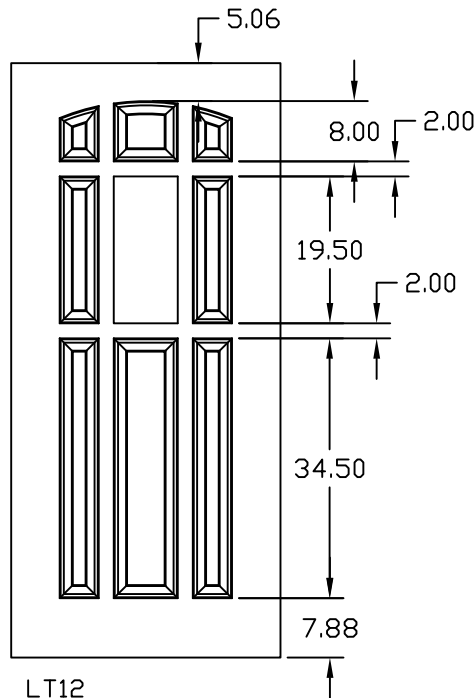

NOTE: ALL DIMENSIONS FOR  
6'8" X 3'0" DOOR

LT7  
GLASS-22"X64"  
CUTOUT-23"X65"

LT8  
DOOR WIDTH-2'5", 2'6", 2'7"  
GLASS-20"X64"  
CUTOUT-21"X65"

LT9  
GLASS-21-13/16"  
X9-13/16"  
CUTOUT-22-13/16"  
X10-13/16"

LT10  
GLASS-22"X36" RT  
CUTOUT-23"X37" RT

LT11  
GLASS-22"X64" RT  
CUTOUT-23"X65" RT

LT12  
GLASS-7-1/2"X18-1/2"  
CUTOUT-8-1/2"X19-1/2"

WOOD EDGE 6'8"

LITE CUTOUT DIMENSIONAL DETAIL

|         |         |
|---------|---------|
| DWG#    | III-16  |
| DATE    | 7-05-06 |
| NAME    | MJP     |
| SECTION | III     |
| PAGE    | 16      |