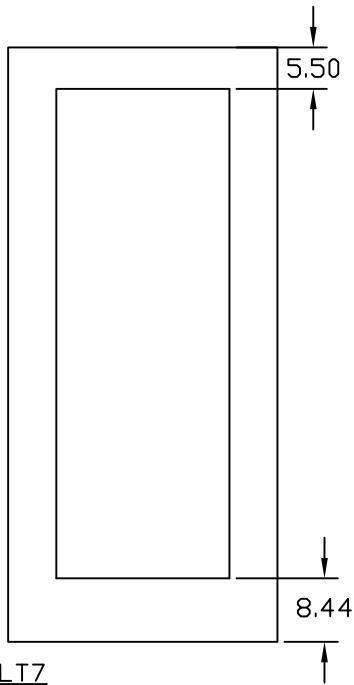

NOTE: ALL DIMENSIONS FOR  
6'8" X 3'0" DOOR

LT7  
GLASS-22"X64"  
CUTOUT-23"X65"

LT8  
DOOR WIDTH-2'5", 2'6", 2'7"  
GLASS-20"X64"  
CUTOUT-21"X65"

LT9  
GLASS-21-13/16"  
X9-13/16"  
CUTOUT-22-13/16"  
X10-13/16"

LT10  
GLASS-22"X36" RT  
CUTOUT-23"X37" RT

LT11  
GLASS-22"X64" RT  
CUTOUT-23"X65" RT

LT12  
GLASS-7-1/2"X18-1/2"  
CUTOUT-8-1/2"X19-1/2"

WOOD EDGE 6'8"

LITE CUTOUT DIMENSIONAL DETAIL

|         |         |
|---------|---------|
| DWG#    | III-16  |
| DATE    | 7-05-06 |
| NAME    | MJP     |
| SECTION | III     |
| PAGE    | 16      |