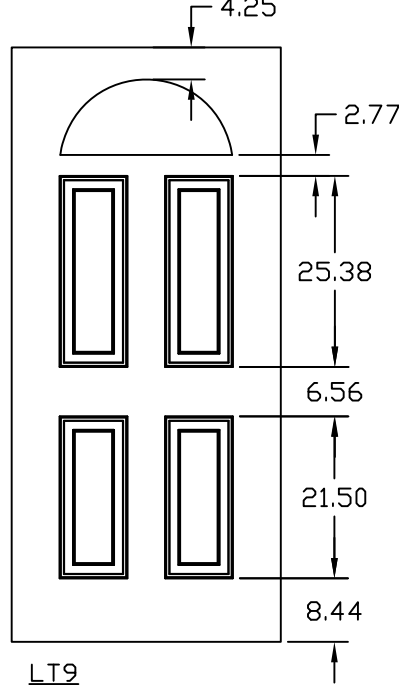

NOTE: ALL DIMENSIONS FOR  
6'8" X 3'0" DOOR

LT7  
GLASS-22"X64"  
CUTOUT-23"X65"

LT8  
DOOR WIDTH-2'5", 2'6", 2'7"  
GLASS-20"X64"  
CUTOUT-21"X65"

LT9  
GLASS-21-13/16"  
X9-13/16"  
CUTOUT-22-13/16"  
X10-13/16"

LT10  
GLASS-22"X36" RT  
CUTOUT-23"X37" RT

LT11  
GLASS-22"X64" RT  
CUTOUT-23"X65" RT

LT12  
GLASS-7-1/2"X18-1/2"  
CUTOUT-8-1/2"X19-1/2"

WOOD EDGE 6'8"

LITE CUTOUT DIMENSIONAL DETAIL

|         |         |
|---------|---------|
| DWG#    | III-16  |
| DATE    | 7-05-06 |
| NAME    | MJP     |
| SECTION | III     |
| PAGE    | 16      |