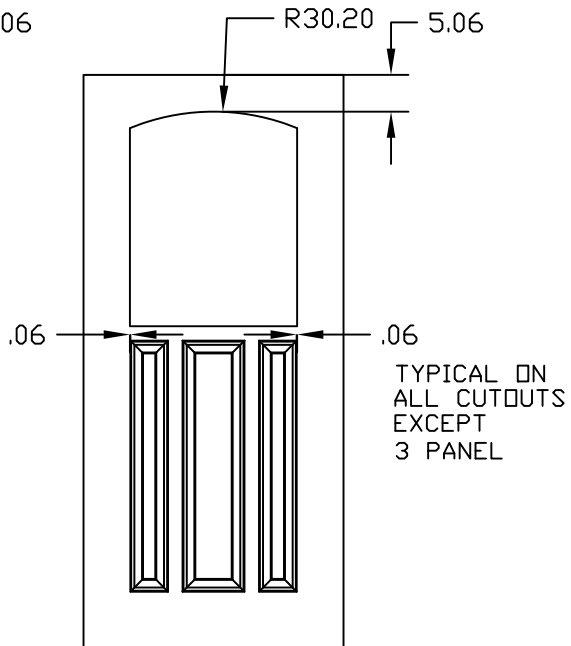

LT30
GLASS-22"x7" ARCH
CUTOUT-23"x8" ARCH

LT31
GLASS-22"x28-1/2" ARCH
CUTOUT-23"x29-1/2" ARCH

TYPICAL ON
ALL CUTOUTS
EXCEPT
3 PANEL

LT32
GLASS-22"x8"
CUTOUT-23"x9"

LT33
GLASS-22"x48" ARCH
CUTOUT-23"x49" ARCH

WOOD EDGE
6'8" DOOR HEIGHT
NEW CUTOUT OPTIONS

DWG#	III-18
DATE	7-05-06
NAME	MJP
SECTION	III
PAGE	18