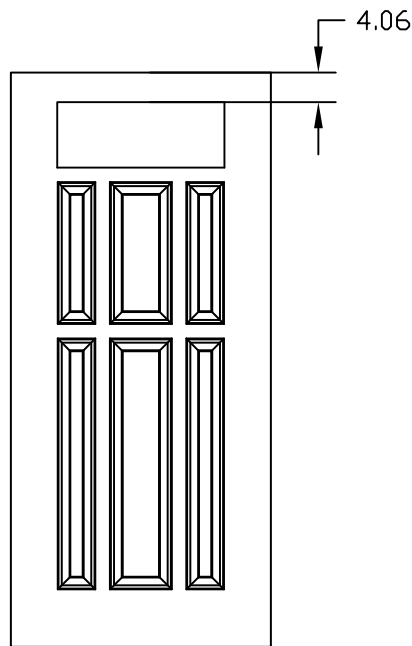

LT30
GLASS-22"x7" ARCH
CUTOUT-23"x8" ARCH

LT31
GLASS-22"x28-1/2" ARCH
CUTOUT-23"x29-1/2" ARCH

TYPICAL ON
ALL CUTOUTS
EXCEPT
3 PANEL

LT32
GLASS-22"x8"
CUTOUT-23"x9"

LT33
GLASS-22"x48" ARCH
CUTOUT-23"x49" ARCH

WOOD EDGE
6'8" DOOR HEIGHT
NEW CUTOUT OPTIONS

DWG#	III-18
DATE	7-05-06
NAME	MJP
SECTION	III
PAGE	18