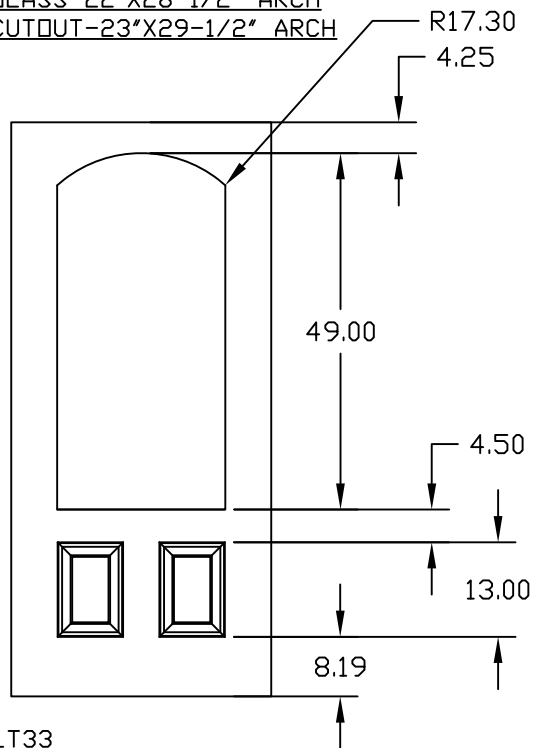

LT30
GLASS-22"x7" ARCH
CUTOUT-23"x8" ARCH

LT31
GLASS-22"x28-1/2" ARCH
CUTOUT-23"x29-1/2" ARCH

TYPICAL ON
ALL CUTOUTS
EXCEPT
3 PANEL

LT32
GLASS-22"x8"
CUTOUT-23"x9"

LT33
GLASS-22"x48" ARCH
CUTOUT-23"x49" ARCH

WOOD EDGE
6'8" DOOR HEIGHT
NEW CUTOUT OPTIONS

DWG#	III-18
DATE	7-05-06
NAME	MJP
SECTION	III
PAGE	18