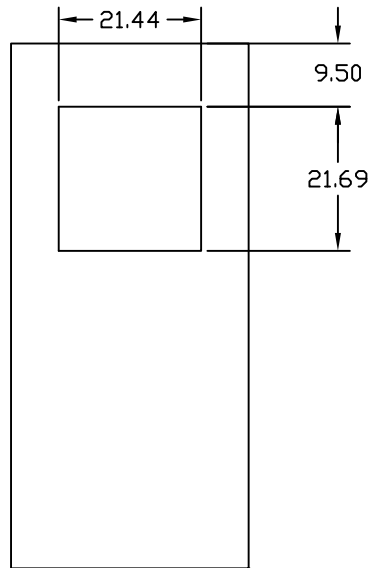

NOTE: ALL DIMENSIONS FOR
6'8" X 3'0" DOOR

LT27
DOOR CHIME PREP

LT28
GLASS-21"X9"
CUTOUT-22"X10"

LT39
GLASS-20-7/16" X 20-11/16"
CUTOUT-21-7/16" X21-11/16"

WOOD EDGE 6'8"
LITE CUTOUT DIMENSIONAL DETAIL

DWG#	III-20
DATE	7-05-06
NAME	MJP
SECTION	III
PAGE	20