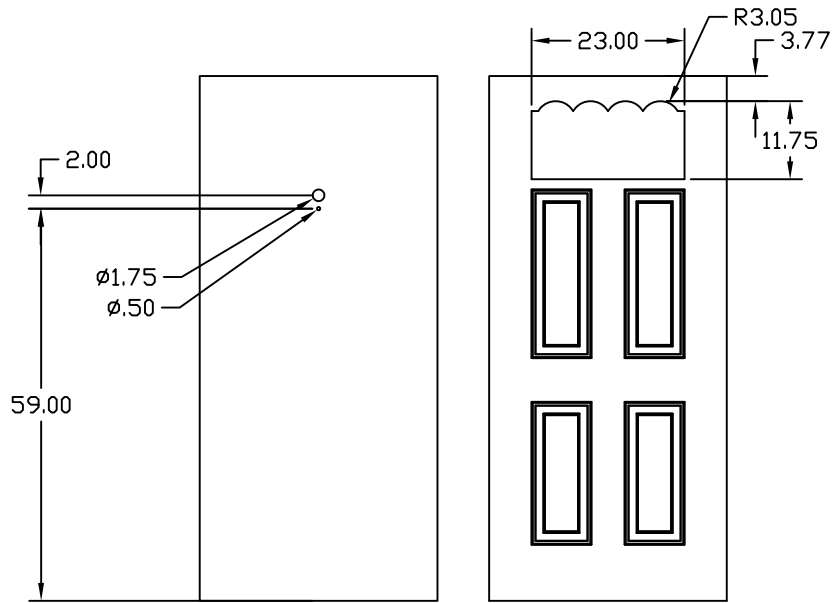

NOTE: ALL DIMENSIONS FOR
6'8" X 3'0" DOOR

LT27
DOOR CHIME PREP

LT28
GLASS-21"X9"
CUTOUT-22"X10"

LT39
GLASS-20-7/16" X 20-11/16"
CUTOUT-21-7/16" X21-11/16"

WOOD EDGE 6'8"
LITE CUTOUT DIMENSIONAL DETAIL

DWG#	III-20
DATE	7-05-06
NAME	MJP
SECTION	III
PAGE	20