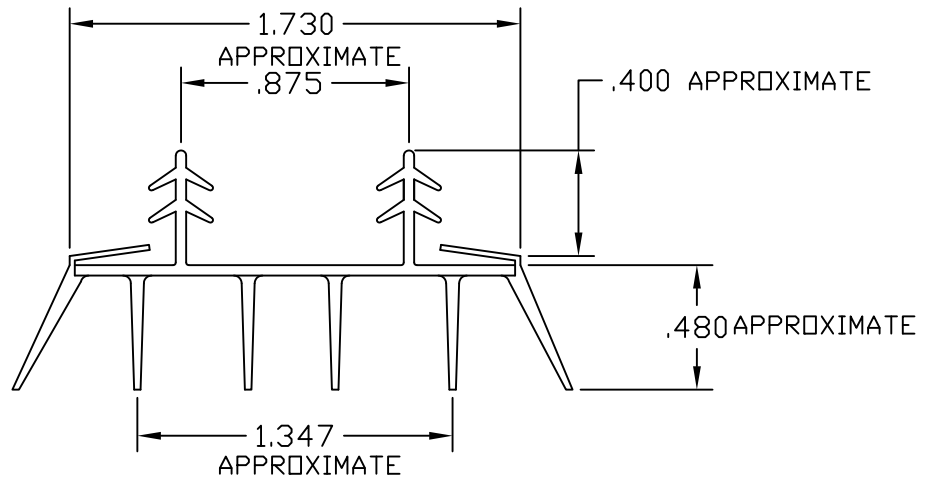

POUND ON FINNED SWEEP

AMERICA'S DOORMAKER

WOOD EDGE DOOR
SWEEP DETAIL

DWG#	III-24B
DATE	3-26-09
NAME	KRB
SECTION	III
PAGE	24B