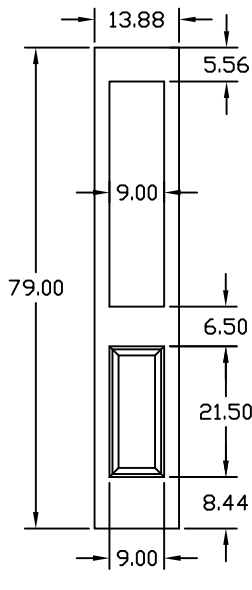

14" X 6'8" SIDELITES

8 PANEL W C/D
GLASS-8"X48"
CUTOUT-9"X49"
STLYE 23

1 PANEL W C/D
GLASS-8"X36"
CUTOUT-9"X37"
STYLE 16

1 PANEL W C/D
GLASS-8"X36"RT
CUTOUT-9"X37"RT
STYLE 18

2 PANEL W C/D
GLASS-8"X6"
CUTOUT-9"X7"
STYLE 15

FLUSH W C/D
8 PANEL

FLUSH W C/D
GLASS-7"X64"
CUTOUT-8"X65"
STYLE 17

FLUSH W C/D
GLASS-8"X64"
CUTOUT-9"X65"
STYLE 19

FLUSH W C/D
GLASS-8"X64"
CUTOUT-9"X65"
STYLE 19

FLUSH W C/D
GLASS-8"X48"
CUTOUT-9"X49"
GLASS-9"X13"
CUTOUT-10"X14"
STYLE 22

FLUSH W C/D
8 PANEL
C/D 8-1/8" X42"

FLUSH W C/D
C/D-8-1/8"X42"

NOTE:
SEE SIDELITE AVAILABILITY SHEET
FOR SIDELITE SIZE AVAILABILITY PER EMBOSSMENT

SIDELITE 6'8" LITE CUTOUT
DETAILS
24 GAUGE STEEL

DWG#	V-5
DATE	6-18-18
NAME	MJP
SECTION	V
PAGE	5