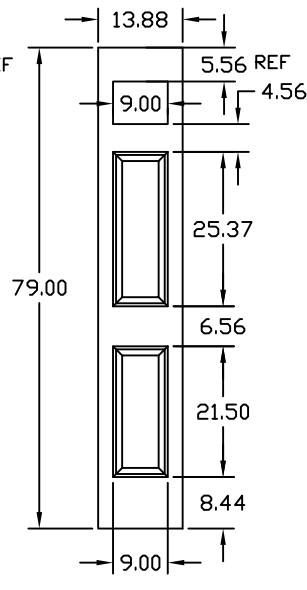

14" X 6'8" SIDELITES

8 PANEL W C/D
GLASS-8"X48"
CUTOUT-9"X49"
STLYE 23

1 PANEL W C/D
GLASS-8"X36"
CUTOUT-9"X37"
STYLE 16

1 PANEL W C/D
GLASS-8"X36"RT
CUTOUT-9"X37"RT
STYLE 18

2 PANEL W C/D
GLASS-8"X6"
CUTOUT-9"X7"
STYLE 15

FLUSH W C/D
8 PANEL

FLUSH W C/D
GLASS-7"X64"
CUTOUT-8"X65"
STYLE 17

FLUSH W C/D
GLASS-8"X64"
CUTOUT-9"X65"
STYLE 19

FLUSH W C/D
GLASS-8"X64"
CUTOUT-9"X65"
STYLE 19

FLUSH W C/D
GLASS-8"X48"
CUTOUT-9"X49"
GLASS-9"X13"
CUTOUT-10"X14"
STYLE 22

FLUSH W C/D
8 PANEL
C/D 8-1/8" X42"

FLUSH W C/D
C/D-8-1/8"X42"

NOTE:
SEE SIDELITE AVAILABILITY SHEET
FOR SIDELITE SIZE AVAILABILITY PER EMBOSSMENT

SIDELITE 6'8" LITE CUTOUT
DETAILS
24 GAUGE STEEL

DWG#	V-5
DATE	6-18-18
NAME	MJP
SECTION	V
PAGE	5