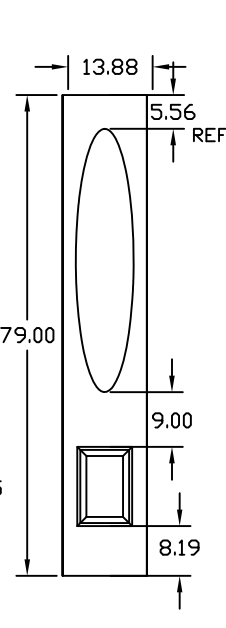

14" X 6'8" SIDELITES

8 PANEL W C/D
GLASS-8"X48"
CUTOUT-9"X49"
STLYE 23

1 PANEL W C/D
GLASS-8"X36"
CUTOUT-9"X37"
STYLE 16

1 PANEL W C/D
GLASS-8"X36"RT
CUTOUT-9"X37"RT
STYLE 18

2 PANEL W C/D
GLASS-8"X6"
CUTOUT-9"X7"
STYLE 15

FLUSH W C/D
8 PANEL

FLUSH W C/D
GLASS-7"X64"
CUTOUT-8"X65"
STYLE 17

FLUSH W C/D
GLASS-8"X64"
CUTOUT-9"X65"
STYLE 19

FLUSH W C/D
GLASS-8"X64"
CUTOUT-9"X65"
STYLE 19

FLUSH W C/D
GLASS-8"X48"
CUTOUT-9"X49"
GLASS-9"X13"
CUTOUT-10"X14"
STYLE 22

FLUSH W C/D
8 PANEL
C/D 8-1/8" X42"

FLUSH W C/D
C/D-8-1/8"X42"

NOTE:
SEE SIDELITE AVAILABILITY SHEET
FOR SIDELITE SIZE AVAILABILITY PER EMBOSSMENT

SIDELITE 6'8" LITE CUTOUT
DETAILS
24 GAUGE STEEL

DWG#	V-5
DATE	6-18-18
NAME	MJP
SECTION	V
PAGE	5