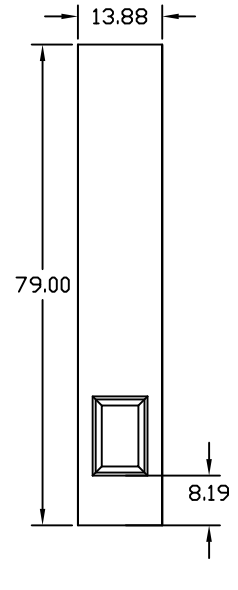

14" X 6'8" SIDELITES

8 PANEL W C/D
GLASS-8"X48"
CUTOUT-9"X49"
STLYE 23

1 PANEL W C/D
GLASS-8"X36"
CUTOUT-9"X37"
STYLE 16

1 PANEL W C/D
GLASS-8"X36"RT
CUTOUT-9"X37"RT
STYLE 18

2 PANEL W C/D
GLASS-8"X6"
CUTOUT-9"X7"
STYLE 15

FLUSH W C/D
8 PANEL

FLUSH W C/D
GLASS-7"X64"
CUTOUT-8"X65"
STYLE 17

FLUSH W C/D
GLASS-8"X64"
CUTOUT-9"X65"
STYLE 19

FLUSH W C/D
GLASS-8"X64"
CUTOUT-9"X65"
STYLE 19

FLUSH W C/D
GLASS-8"X48"
CUTOUT-9"X49"
GLASS-9"X13"
CUTOUT-10"X14"
STYLE 22

FLUSH W C/D
8 PANEL
C/D 8-1/8" X42"

FLUSH W C/D
C/D-8-1/8"X42"

NOTE:
SEE SIDELITE AVAILABILITY SHEET
FOR SIDELITE SIZE AVAILABILITY PER EMBOSSMENT

SIDELITE 6'8" LITE CUTOUT
DETAILS
24 GAUGE STEEL

DWG#	V-5
DATE	6-18-18
NAME	MJP
SECTION	V
PAGE	5