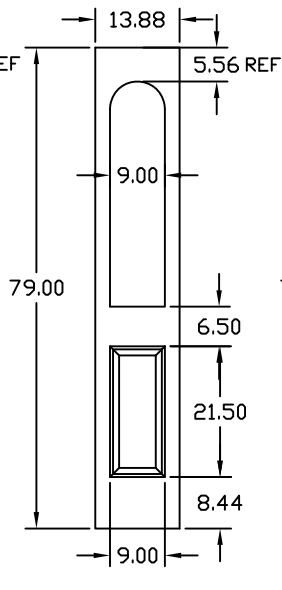

14" X 6'8" SIDELITES

8 PANEL W C/D
GLASS-8"X48"
CUTOUT-9"X49"
STLYE 23

1 PANEL W C/D
GLASS-8"X36"
CUTOUT-9"X37"
STYLE 16

1 PANEL W C/D
GLASS-8"X36"RT
CUTOUT-9"X37"RT
STYLE 18

2 PANEL W C/D
GLASS-8"X6"
CUTOUT-9"X7"
STYLE 15

FLUSH W C/D
8 PANEL

FLUSH W C/D
GLASS-7"X64"
CUTOUT-8"X65"
STYLE 17

FLUSH W C/D
GLASS-8"X64"
CUTOUT-9"X65"
STYLE 19

FLUSH W C/D
GLASS-8"X64"
CUTOUT-9"X65"
STYLE 19

FLUSH W C/D
GLASS-8"X48"
CUTOUT-9"X49"
GLASS-9"X13"
CUTOUT-10"X14"
STYLE 22

FLUSH W C/D
8 PANEL
C/D 8-1/8" X42"

FLUSH W C/D
C/D-8-1/8"X42"

NOTE:
SEE SIDELITE AVAILABILITY SHEET
FOR SIDELITE SIZE AVAILABILITY PER EMBOSSMENT

SIDELITE 6'8" LITE CUTOUT
DETAILS
24 GAUGE STEEL

DWG#	V-5
DATE	6-18-18
NAME	MJP
SECTION	V
PAGE	5