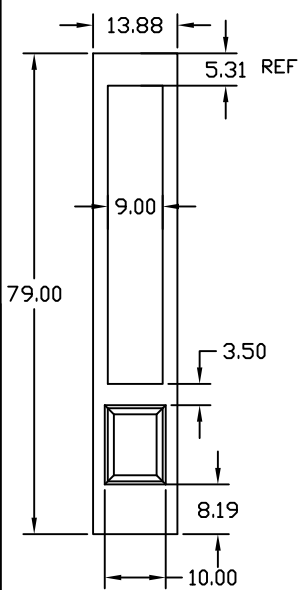

14" X 6'8" SIDELITES

8 PANEL W C/D
GLASS-8"X48"
CUTOUT-9"X49"
STLYE 23

1 PANEL W C/D
GLASS-8"X36"
CUTOUT-9"X37"
STYLE 16

1 PANEL W C/D
GLASS-8"X36"RT
CUTOUT-9"X37"RT
STYLE 18

2 PANEL W C/D
GLASS-8"X6"
CUTOUT-9"X7"
STYLE 15

FLUSH W C/D
8 PANEL

FLUSH W C/D
GLASS-7"X64"
CUTOUT-8"X65"
STYLE 17

FLUSH W C/D
GLASS-8"X64"
CUTOUT-9"X65"
STYLE 19

FLUSH W C/D
GLASS-8"X64"
CUTOUT-9"X65"
STYLE 19

FLUSH W C/D
GLASS-8"X48"
CUTOUT-9"X49"
GLASS-9"X13"
CUTOUT-10"X14"
STYLE 22

FLUSH W C/D
8 PANEL
C/D 8-1/8" X42"

FLUSH W C/D
C/D-8-1/8"X42"

NOTE:
SEE SIDELITE AVAILABILITY SHEET
FOR SIDELITE SIZE AVAILABILITY PER EMBOSSMENT

SIDELITE 6'8" LITE CUTOUT
DETAILS
24 GAUGE STEEL

DWG#	V-5
DATE	6-18-18
NAME	MJP
SECTION	V
PAGE	5