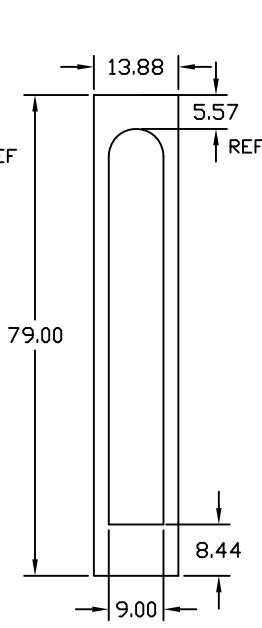

14" X 6'8" SIDELITES

8 PANEL W C/D
GLASS-8"X48"
CUTOUT-9"X49"
STLYE 23

1 PANEL W C/D
GLASS-8"X36"
CUTOUT-9"X37"
STYLE 16

1 PANEL W C/D
GLASS-8"X36"RT
CUTOUT-9"X37"RT
STYLE 18

2 PANEL W C/D
GLASS-8"X6"
CUTOUT-9"X7"
STYLE 15

FLUSH W C/D
8 PANEL

FLUSH W C/D
GLASS-7"X64"
CUTOUT-8"X65"
STYLE 17

FLUSH W C/D
GLASS-8"X64"
CUTOUT-9"X65"
STYLE 19

FLUSH W C/D
GLASS-8"X64"
CUTOUT-9"X65"
STYLE 19

FLUSH W C/D
GLASS-8"X48"
CUTOUT-9"X49"
GLASS-9"X13"
CUTOUT-10"X14"
STYLE 22

FLUSH W C/D
8 PANEL
C/D 8-1/8" X42"

FLUSH W C/D
C/D-8-1/8"X42"

NOTE:
SEE SIDELITE AVAILABILITY SHEET
FOR SIDELITE SIZE AVAILABILITY PER EMBOSSMENT

SIDELITE 6'8" LITE CUTOUT
DETAILS
24 GAUGE STEEL

DWG#	V-5
DATE	6-18-18
NAME	MJP
SECTION	V
PAGE	5