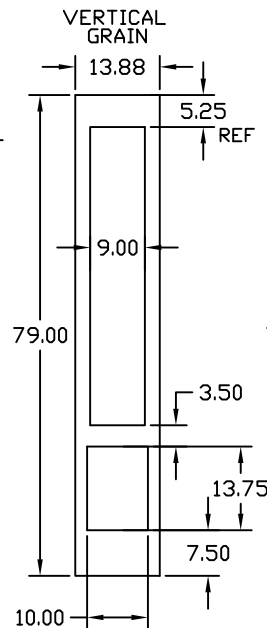

14" X 6'8" SIDELITES

8 PANEL W C/D
GLASS-8"X48"
CUTOUT-9"X49"
STLYE 23

1 PANEL W C/D
GLASS-8"X36"
CUTOUT-9"X37"
STYLE 16

1 PANEL W C/D
GLASS-8"X36"RT
CUTOUT-9"X37"RT
STYLE 18

2 PANEL W C/D
GLASS-8"X6"
CUTOUT-9"X7"
STYLE 15

FLUSH W C/D
8 PANEL

FLUSH W C/D
GLASS-7"X64"
CUTOUT-8"X65"
STYLE 17

FLUSH W C/D
GLASS-8"X64"
CUTOUT-9"X65"
STYLE 19

FLUSH W C/D
GLASS-8"X64"
CUTOUT-9"X65"
STYLE 19

FLUSH W C/D
GLASS-8"X48"
CUTOUT-9"X49"
GLASS-9"X13"
CUTOUT-10"X14"
STYLE 22

FLUSH W C/D
8 PANEL
C/D 8-1/8" X42"

FLUSH W C/D
C/D-8-1/8"X42"

NOTE:
SEE SIDELITE AVAILABILITY SHEET
FOR SIDELITE SIZE AVAILABILITY PER EMBOSSMENT

SIDELITE 6'8" LITE CUTOUT
DETAILS
24 GAUGE STEEL

DWG#	V-5
DATE	6-18-18
NAME	MJP
SECTION	V
PAGE	5