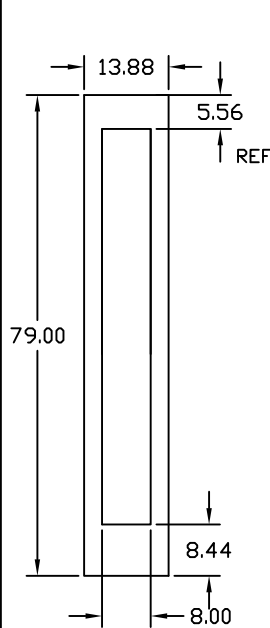

14" X 6'8" SIDELITES

8 PANEL W C/D
GLASS-8"X48"
CUTOUT-9"X49"
STLYE 23

1 PANEL W C/D
GLASS-8"X36"
CUTOUT-9"X37"
STYLE 16

1 PANEL W C/D
GLASS-8"X36"RT
CUTOUT-9"X37"RT
STYLE 18

2 PANEL W C/D
GLASS-8"X6"
CUTOUT-9"X7"
STYLE 15

FLUSH W C/D
8 PANEL

FLUSH W C/D
GLASS-7"X64"
CUTOUT-8"X65"
STYLE 17

FLUSH W C/D
GLASS-8"X64"
CUTOUT-9"X65"
STYLE 19

FLUSH W C/D
GLASS-8"X64"
CUTOUT-9"X65"
STYLE 19

FLUSH W C/D
GLASS-8"X48"
CUTOUT-9"X49"
GLASS-9"X13"
CUTOUT-10"X14"
STYLE 22

FLUSH W C/D
8 PANEL
C/D 8-1/8" X42"

FLUSH W C/D
C/D-8-1/8"X42"

NOTE:
SEE SIDELITE AVAILABILITY SHEET
FOR SIDELITE SIZE AVAILABILITY PER EMBOSSMENT

SIDELITE 6'8" LITE CUTOUT
DETAILS
24 GAUGE STEEL

DWG#	V-5
DATE	6-18-18
NAME	MJP
SECTION	V
PAGE	5