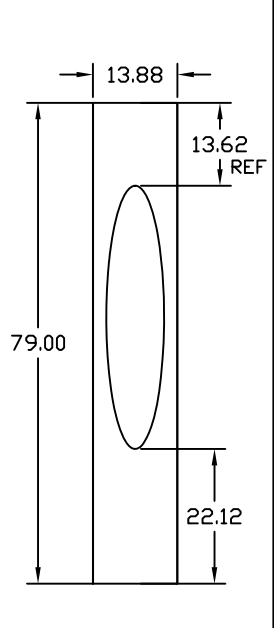

14" X 6'8" SIDELITES

8 PANEL W C/D
GLASS-8"X48"
CUTOUT-9"X49"
STLYE 23

1 PANEL W C/D
GLASS-8"X36"
CUTOUT-9"X37"
STYLE 16

1 PANEL W C/D
GLASS-8"X36"RT
CUTOUT-9"X37"RT
STYLE 18

2 PANEL W C/D
GLASS-8"X6"
CUTOUT-9"X7"
STYLE 15

FLUSH W C/D
8 PANEL

FLUSH W C/D
GLASS-7"X64"
CUTOUT-8"X65"
STYLE 17

FLUSH W C/D
GLASS-8"X64"
CUTOUT-9"X65"
STYLE 19

FLUSH W C/D
GLASS-8"X64"
CUTOUT-9"X65"
STYLE 19

FLUSH W C/D
GLASS-8"X48"
CUTOUT-9"X49"
GLASS-9"X13"
CUTOUT-10"X14"
STYLE 22

FLUSH W C/D
8 PANEL
C/D 8-1/8" X42"

FLUSH W C/D
C/D-8-1/8"X42"

NOTE:
SEE SIDELITE AVAILABILITY SHEET
FOR SIDELITE SIZE AVAILABILITY PER EMBOSSMENT

SIDELITE 6'8" LITE CUTOUT
DETAILS
24 GAUGE STEEL

DWG#	V-5
DATE	6-18-18
NAME	MJP
SECTION	V
PAGE	5