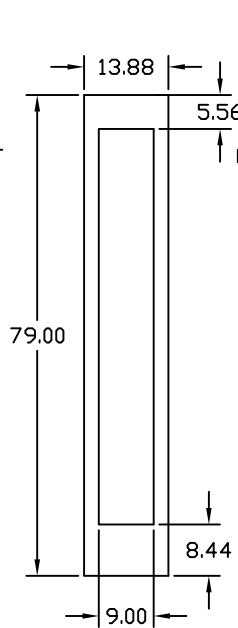

14" X 6'8" SIDELITES

8 PANEL W C/D
GLASS-8"X48"
CUTOUT-9"X49"
STLYE 23

1 PANEL W C/D
GLASS-8"X36"
CUTOUT-9"X37"
STYLE 16

1 PANEL W C/D
GLASS-8"X36"RT
CUTOUT-9"X37"RT
STYLE 18

2 PANEL W C/D
GLASS-8"X6"
CUTOUT-9"X7"
STYLE 15

FLUSH W C/D
8 PANEL

FLUSH W C/D
GLASS-7"X64"
CUTOUT-8"X65"
STYLE 17

FLUSH W C/D
GLASS-8"X64"
CUTOUT-9"X65"
STYLE 19

FLUSH W C/D
GLASS-8"X64"
CUTOUT-9"X65"
STYLE 19

FLUSH W C/D
GLASS-8"X48"
CUTOUT-9"X49"
GLASS-9"X13"
CUTOUT-10"X14"
STYLE 22

FLUSH W C/D
8 PANEL
C/D 8-1/8" X42"

FLUSH W C/D
C/D-8-1/8"X42"

NOTE:
SEE SIDELITE AVAILABILITY SHEET
FOR SIDELITE SIZE AVAILABILITY PER EMBOSSMENT

SIDELITE 6'8" LITE CUTOUT
DETAILS
24 GAUGE STEEL

DWG#	V-5
DATE	6-18-18
NAME	MJP
SECTION	V
PAGE	5