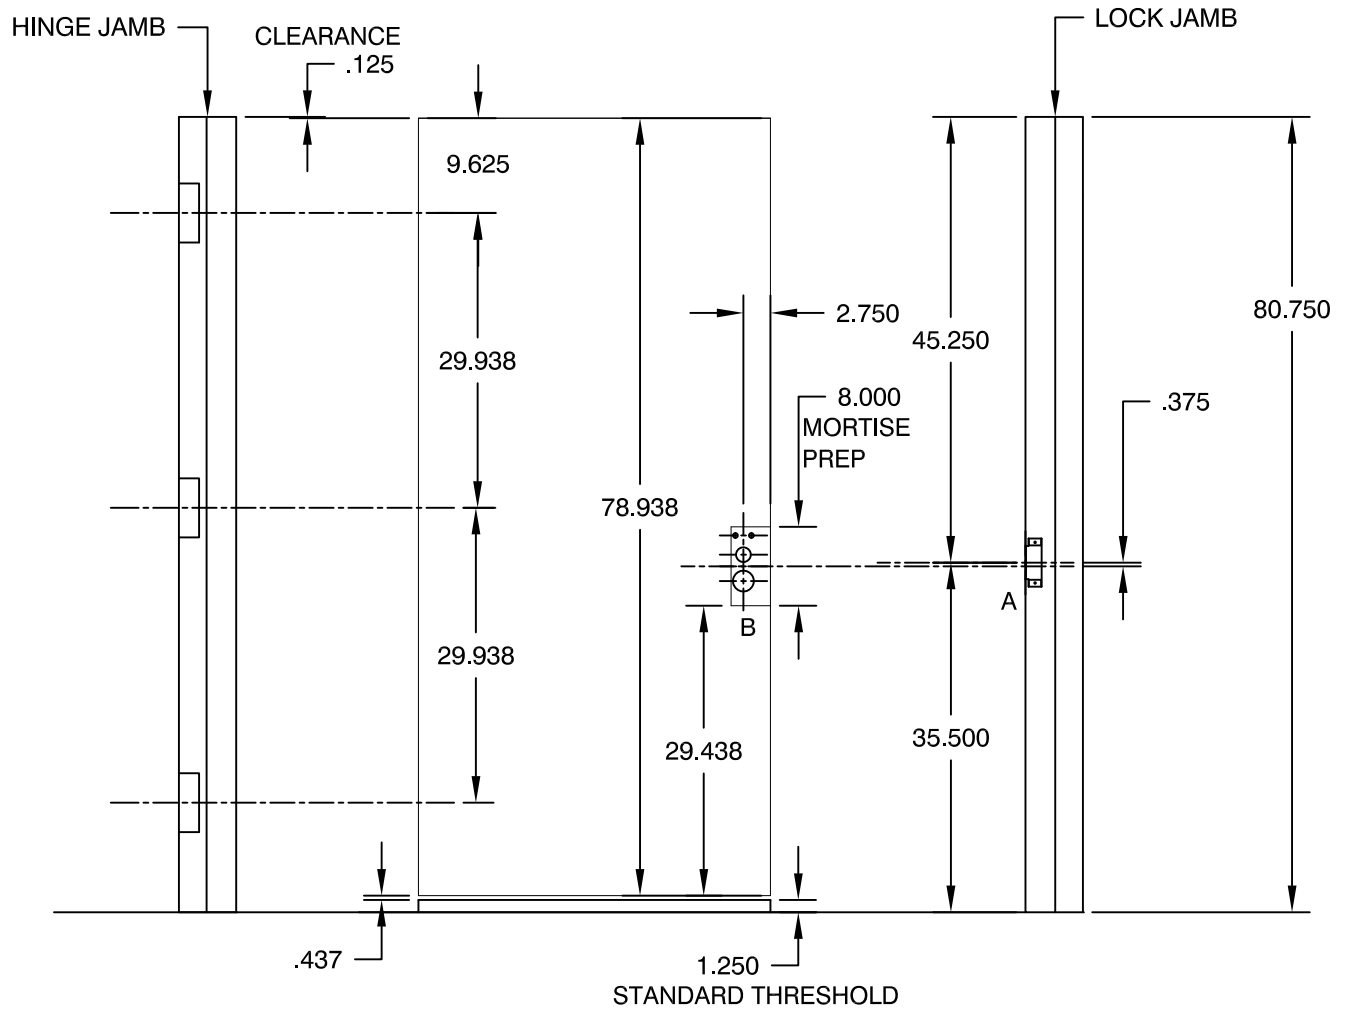

LOCK STRIKE
DETAIL A
SCALED 4X

MORTISE LOCK
QuikFIT STEEL FRAME
DIMENSION LAYOUT

DWG#	XXI-5
DATE	1-28-20
NAME	KRB
SECTION	XXI
PAGE	5