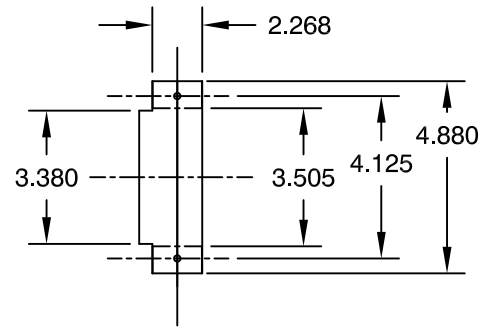

LOCK STRIKE
DETAIL A
SCALED 4X

MORTISE LOCK
QuikFIT STEEL FRAME
DIMENSION LAYOUT

DWG#	XXI-5
DATE	1-28-20
NAME	KRB
SECTION	XXI
PAGE	5