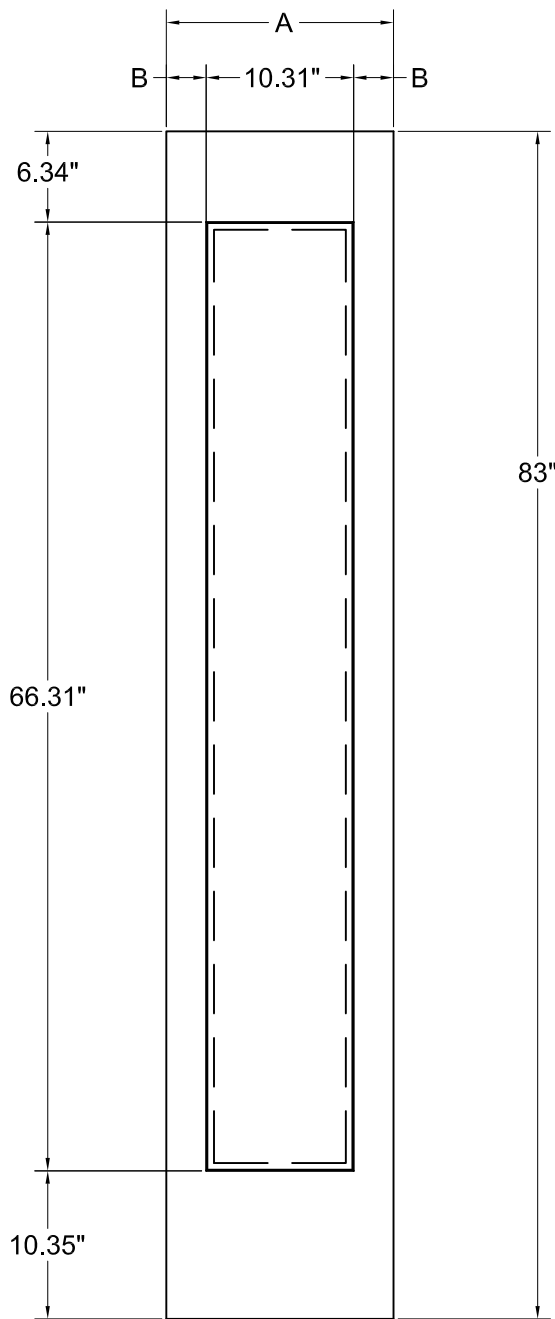

6'-8" CRAFTSMAN

7'-0" CRAFTSMAN

WIDTH	"A"	"B"
12'	11.875'	0.79'
14'	13.875'	1.79'
16'	15.875'	2.79'

CRAFTSMAN FULL LITE
6'8" / 7'0" TIMBERGRAIN
FIBERGLASS SIDELIGHTS

DWG#	XXII-12
DATE	6-9-20
NAME	KRB
SECTION	XXII
PAGE	12