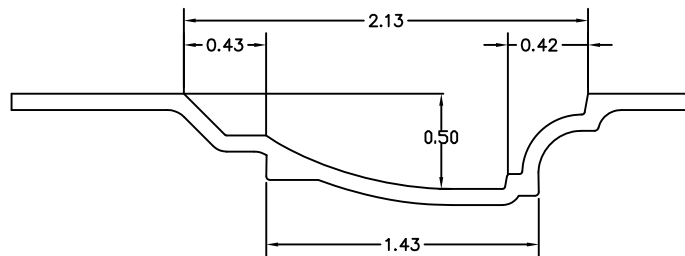

6'-8" 1 PANEL 9"X13"

7'-0" 1 PANEL 9"X13"

WIDTH	'A'	'B'
12'	11.875'	1.37'
14'	13.875'	2.37'
16'	15.875'	3.37'

EMBOSSMENT PROFILE

SCALE: 16-1

PROFILE MATCHES TWO PANEL ARCH DOORS

1 PANEL 9"X13"
6'8" / 7'0" TIMBERGRAIN
FIBERGLASS SIDELIGHTS