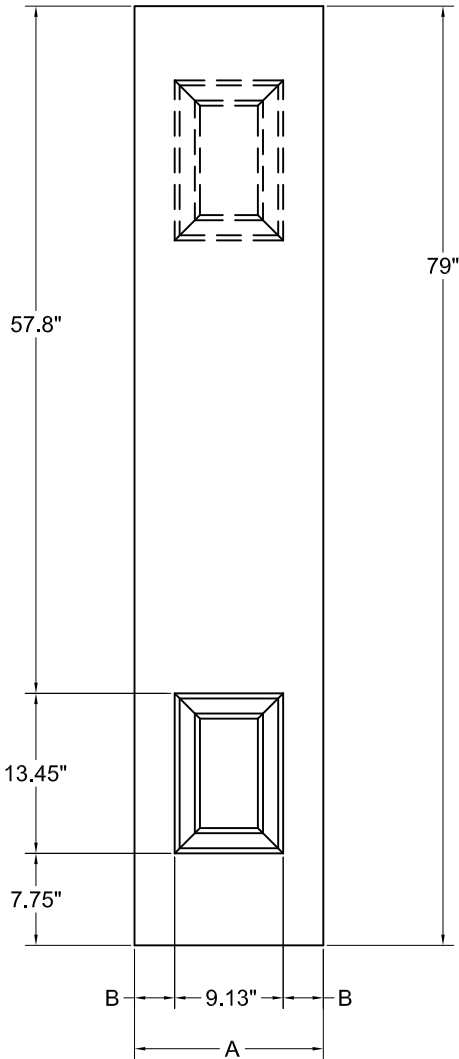

6'-8" 1 PANEL 9"X13"

7'-0" 1 PANEL 9"X13"

WIDTH	'A'	'B'
12'	11.875'	1.37'
14'	13.875'	2.37'
16'	15.875'	3.37'

EMBOSSMENT PROFILE

SCALE: 16-1

PROFILE MATCHES TWO PANEL ARCH DOORS

1 PANEL 9"X13"
6'8" / 7'0" TIMBERGRAIN
FIBERGLASS SIDELIGHTS

DWG#	XXII-13
DATE	4-11-16
NAME	KRB
SECTION	XXII
PAGE	13