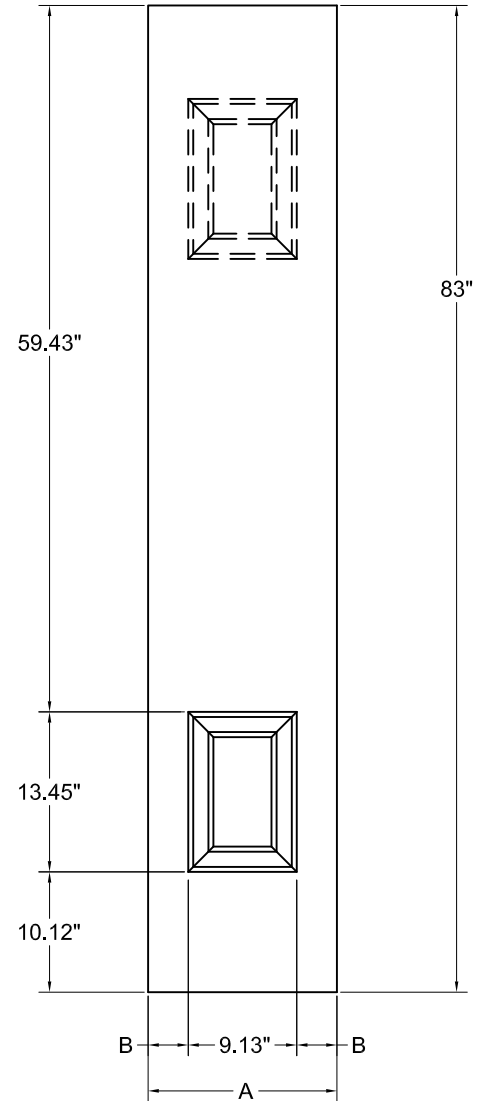

6'-8" 1 PANEL 9"X13"

7'-0" 1 PANEL 9"X13"

WIDTH	'A'	'B'
12'	11.875'	1.37'
14'	13.875'	2.37'
16'	15.875'	3.37'

EMBOSSMENT PROFILE

SCALE: 16-1

PROFILE MATCHES TWO PANEL ARCH DOORS

1 PANEL 9"X13"
6'8" / 7'0" TIMBERGRAIN
FIBERGLASS SIDELIGHTS

DWG#	XXII-13
DATE	4-11-16
NAME	KRB
SECTION	XXII
PAGE	13