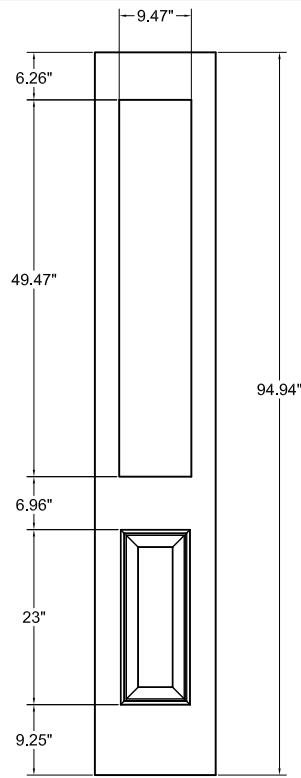

848 Glass
9.47" x 49.47"
1P

864 Glass
9.47" x 65.47"
1P

864 Glass
9.47" x 65.47"
1P

864 Glass
9.21" x 65.22"
CRAFT

836 Glass
9.47" x 37.47"
2P REV

848 Glass
9.47" x 49.47"
2P REV

864 Glass
9.47" x 65.47"
2P REV

815 Glass
9.24" x 16.26"
2P CRAFT

NOTE: FOR 7'0" SIDELIGHTS, MATCH RAIL DIMENSION TO 7'0" DOORS

TIMBERGRAIN
SIDELIGHT CUTOUT
DIMENSIONAL DETAIL

DWG#	XXII-20
DATE	11-14-17
NAME	KRB
SECTION	XXII
PAGE	20

836 Glass
9.47" x 37.47"
1P KNOTTY ALDER

848 Glass
9.47" x 49.47"
1P KNOTTY ALDER

864 Glass
9.47" x 65.47"
2P CHERRY

848 Glass
9.47" x 49.47"
2P CHERRY

8 X 77 Glass
9.30" x 78.30"
1P 8' FIR

8 X 19.25 Glass
9.30" x 20.55"
2P 8' FIR

NOTE: FOR 7'0" SIDELIGHTS, MATCH RAIL DIMENSION TO 7'0" DOORS

TIMBERGRAIN
SIDELIGHT CUTOUT
DIMENSIONAL DETAIL

DWG#	XXII-20a
DATE	6-9-20
NAME	KRB
SECTION	XXII
PAGE	20a