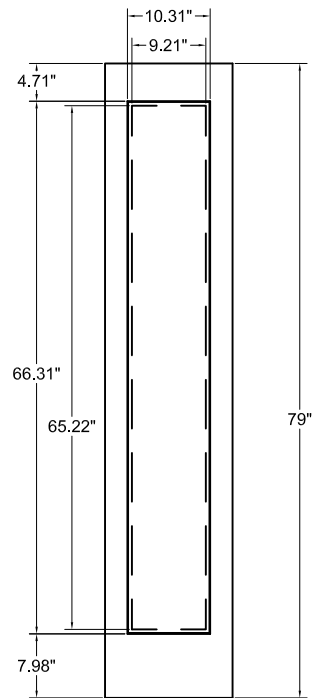

848 Glass
9.47" x 49.47"
1P

864 Glass
9.47" x 65.47"
1P

864 Glass
9.47" x 65.47"
1P

864 Glass
9.21" x 65.22"
CRAFT

836 Glass
9.47" x 37.47"
2P REV

848 Glass
9.47" x 49.47"
2P REV

864 Glass
9.47" x 65.47"
2P REV

815 Glass
9.24" x 16.26"
2P CRAFT

NOTE: FOR 7'0" SIDELIGHTS, MATCH RAIL DIMENSION TO 7'0" DOORS

TIMBERGRAIN
SIDELIGHT CUTOUT
DIMENSIONAL DETAIL

DWG#	XXII-20
DATE	11-14-17
NAME	KRB
SECTION	XXII
PAGE	20

836 Glass
9.47" x 37.47"
1P KNOTTY ALDER

848 Glass
9.47" x 49.47"
1P KNOTTY ALDER

864 Glass
9.47" x 65.47"
2P CHERRY

848 Glass
9.47" x 49.47"
2P CHERRY

8 X 77 Glass
9.30" x 78.30"
1P 8' FIR

8 X 19.25 Glass
9.30" x 20.55"
2P 8' FIR

NOTE: FOR 7'0" SIDELIGHTS, MATCH RAIL DIMENSION TO 7'0" DOORS

TIMBERGRAIN
SIDELIGHT CUTOUT
DIMENSIONAL DETAIL

DWG#	XXII-20a
DATE	6-9-20
NAME	KRB
SECTION	XXII
PAGE	20a