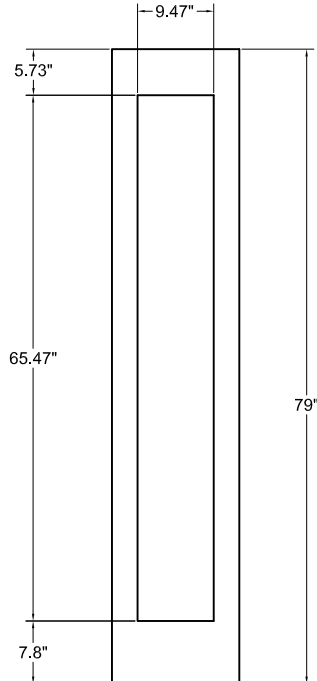

848 Glass
9.47" x 49.47"
1P

864 Glass
9.47" x 65.47"
1P

864 Glass
9.47" x 65.47"
1P

864 Glass
9.21" x 65.22"
CRAFT

836 Glass
9.47" x 37.47"
2P REV

848 Glass
9.47" x 49.47"
2P REV

864 Glass
9.47" x 65.47"
2P REV

815 Glass
9.24" x 16.26"
2P CRAFT

NOTE: FOR 7'0" SIDELIGHTS, MATCH RAIL DIMENSION TO 7'0" DOORS

TIMBERGRAIN
SIDELIGHT CUTOUT
DIMENSIONAL DETAIL

DWG#	XXII-20
DATE	11-14-17
NAME	KRB
SECTION	XXII
PAGE	20

836 Glass
9.47" x 37.47"
1P KNOTTY ALDER

848 Glass
9.47" x 49.47"
1P KNOTTY ALDER

864 Glass
9.47" x 65.47"
2P CHERRY

848 Glass
9.47" x 49.47"
2P CHERRY

8 X 77 Glass
9.30" x 78.30"
1P 8' FIR

8 X 19.25 Glass
9.30" x 20.55"
2P 8' FIR

NOTE: FOR 7'0" SIDELIGHTS, MATCH RAIL DIMENSION TO 7'0" DOORS

TIMBERGRAIN
SIDELIGHT CUTOUT
DIMENSIONAL DETAIL

DWG#	XXII-20a
DATE	6-9-20
NAME	KRB
SECTION	XXII
PAGE	20a