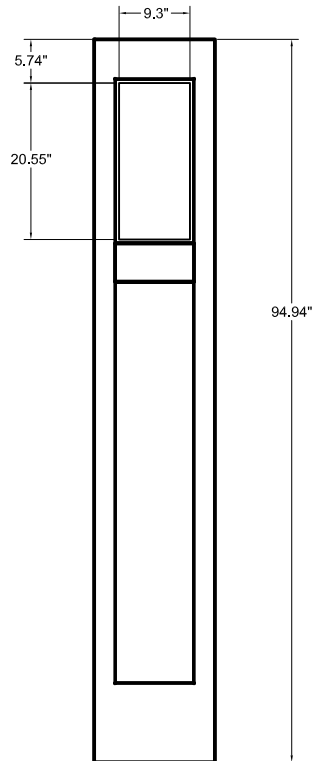

848 Glass
9.47" x 49.47"
1P

864 Glass
9.47" x 65.47"
1P

864 Glass
9.47" x 65.47"
1P

864 Glass
9.21" x 65.22"
CRAFT

836 Glass
9.47" x 37.47"
2P REV

848 Glass
9.47" x 49.47"
2P REV

864 Glass
9.47" x 65.47"
2P REV

815 Glass
9.24" x 16.26"
2P CRAFT

NOTE: FOR 7'0" SIDELIGHTS, MATCH RAIL DIMENSION TO 7'0" DOORS

TIMBERGRAIN
SIDELIGHT CUTOUT
DIMENSIONAL DETAIL

DWG#	XXII-20
DATE	11-14-17
NAME	KRB
SECTION	XXII
PAGE	20

836 Glass
9.47" x 37.47"
1P KNOTTY ALDER

848 Glass
9.47" x 49.47"
1P KNOTTY ALDER

864 Glass
9.47" x 65.47"
2P CHERRY

848 Glass
9.47" x 49.47"
2P CHERRY

8 X 77 Glass
9.30" x 78.30"
1P 8' FIR

8 X 19.25 Glass
9.30" x 20.55"
2P 8' FIR

NOTE: FOR 7'0" SIDELIGHTS, MATCH RAIL DIMENSION TO 7'0" DOORS

TIMBERGRAIN
SIDELIGHT CUTOUT
DIMENSIONAL DETAIL

DWG#	XXII-20a
DATE	6-9-20
NAME	KRB
SECTION	XXII
PAGE	20a