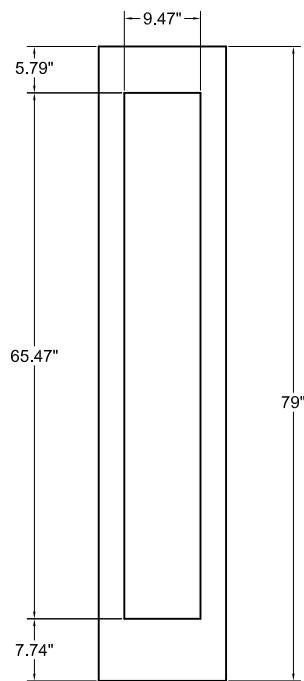

848 Glass
9.47" x 49.47"
1P

864 Glass
9.47" x 65.47"
1P

864 Glass
9.47" x 65.47"
1P

864 Glass
9.21" x 65.22"
CRAFT

836 Glass
9.47" x 37.47"
2P REV

848 Glass
9.47" x 49.47"
2P REV

864 Glass
9.47" x 65.47"
2P REV

815 Glass
9.24" x 16.26"
2P CRAFT

NOTE: FOR 7'0" SIDELIGHTS, MATCH RAIL DIMENSION TO 7'0" DOORS

TIMBERGRAIN
SIDELIGHT CUTOUT
DIMENSIONAL DETAIL

DWG#	XXII-20
DATE	11-14-17
NAME	KRB
SECTION	XXII
PAGE	20

836 Glass
9.47" x 37.47"
1P KNOTTY ALDER

848 Glass
9.47" x 49.47"
1P KNOTTY ALDER

864 Glass
9.47" x 65.47"
2P CHERRY

848 Glass
9.47" x 49.47"
2P CHERRY

8 X 77 Glass
9.30" x 78.30"
1P 8' FIR

8 X 19.25 Glass
9.30" x 20.55"
2P 8' FIR

NOTE: FOR 7'0" SIDELIGHTS, MATCH RAIL DIMENSION TO 7'0" DOORS

TIMBERGRAIN
SIDELIGHT CUTOUT
DIMENSIONAL DETAIL

DWG#	XXII-20a
DATE	6-9-20
NAME	KRB
SECTION	XXII
PAGE	20a