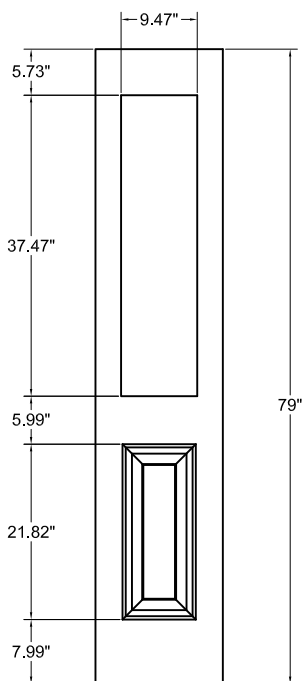

848 Glass
9.47" x 49.47"
1P

864 Glass
9.47" x 65.47"
1P

864 Glass
9.47" x 65.47"
1P

864 Glass
9.21" x 65.22"
CRAFT

836 Glass
9.47" x 37.47"
2P REV

848 Glass
9.47" x 49.47"
2P REV

864 Glass
9.47" x 65.47"
2P REV

815 Glass
9.24" x 16.26"
2P CRAFT

NOTE: FOR 7'0" SIDELIGHTS, MATCH RAIL DIMENSION TO 7'0" DOORS

TIMBERGRAIN
SIDELIGHT CUTOUT
DIMENSIONAL DETAIL

DWG#	XXII-20
DATE	11-14-17
NAME	KRB
SECTION	XXII
PAGE	20

836 Glass
9.47" x 37.47"
1P KNOTTY ALDER

848 Glass
9.47" x 49.47"
1P KNOTTY ALDER

864 Glass
9.47" x 65.47"
2P CHERRY

848 Glass
9.47" x 49.47"
2P CHERRY

8 X 77 Glass
9.30" x 78.30"
1P 8' FIR

8 X 19.25 Glass
9.30" x 20.55"
2P 8' FIR

NOTE: FOR 7'0" SIDELIGHTS, MATCH RAIL DIMENSION TO 7'0" DOORS

TIMBERGRAIN
SIDELIGHT CUTOUT
DIMENSIONAL DETAIL

DWG#	XXII-20a
DATE	6-9-20
NAME	KRB
SECTION	XXII
PAGE	20a