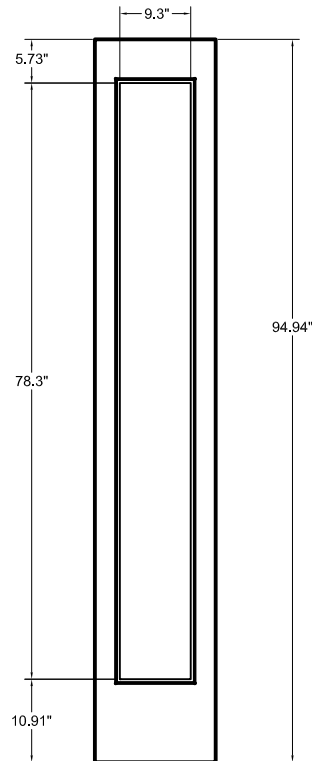

848 Glass
9.47" x 49.47"
1P

864 Glass
9.47" x 65.47"
1P

864 Glass
9.47" x 65.47"
1P

864 Glass
9.21" x 65.22"
CRAFT

836 Glass
9.47" x 37.47"
2P REV

848 Glass
9.47" x 49.47"
2P REV

864 Glass
9.47" x 65.47"
2P REV

815 Glass
9.24" x 16.26"
2P CRAFT

NOTE: FOR 7'0" SIDELIGHTS, MATCH RAIL DIMENSION TO 7'0" DOORS

TIMBERGRAIN
SIDELIGHT CUTOUT
DIMENSIONAL DETAIL

DWG#	XXII-20
DATE	11-14-17
NAME	KRB
SECTION	XXII
PAGE	20

836 Glass
9.47" x 37.47"
1P KNOTTY ALDER

848 Glass
9.47" x 49.47"
1P KNOTTY ALDER

864 Glass
9.47" x 65.47"
2P CHERRY

848 Glass
9.47" x 49.47"
2P CHERRY

8 X 77 Glass
9.30" x 78.30"
1P 8' FIR

8 X 19.25 Glass
9.30" x 20.55"
2P 8' FIR

NOTE: FOR 7'0" SIDELIGHTS, MATCH RAIL DIMENSION TO 7'0" DOORS

TIMBERGRAIN
SIDELIGHT CUTOUT
DIMENSIONAL DETAIL

DWG#	XXII-20a
DATE	6-9-20
NAME	KRB
SECTION	XXII
PAGE	20a