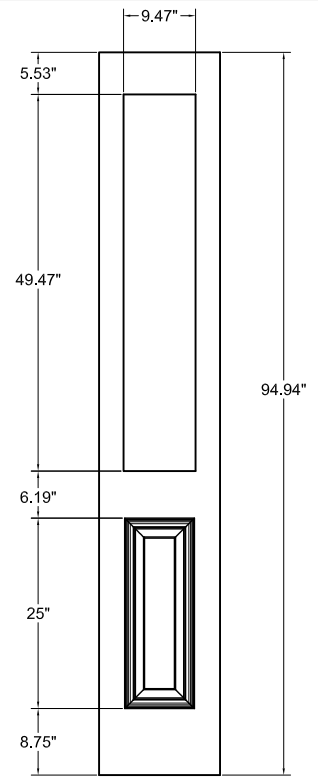

848 Glass
9.47" x 49.47"
1P

864 Glass
9.47" x 65.47"
1P

864 Glass
9.47" x 65.47"
1P

864 Glass
9.21" x 65.22"
CRAFT

836 Glass
9.47" x 37.47"
2P REV

848 Glass
9.47" x 49.47"
2P REV

864 Glass
9.47" x 65.47"
2P REV

815 Glass
9.24" x 16.26"
2P CRAFT

NOTE: FOR 7'0" SIDELIGHTS, MATCH RAIL DIMENSION TO 7'0" DOORS

TIMBERGRAIN
SIDELIGHT CUTOUT
DIMENSIONAL DETAIL

DWG#	XXII-20
DATE	11-14-17
NAME	KRB
SECTION	XXII
PAGE	20

836 Glass
9.47" x 37.47"
1P KNOTTY ALDER

848 Glass
9.47" x 49.47"
1P KNOTTY ALDER

864 Glass
9.47" x 65.47"
2P CHERRY

848 Glass
9.47" x 49.47"
2P CHERRY

8 X 77 Glass
9.30" x 78.30"
1P 8' FIR

8 X 19.25 Glass
9.30" x 20.55"
2P 8' FIR

NOTE: FOR 7'0" SIDELIGHTS, MATCH RAIL DIMENSION TO 7'0" DOORS

TIMBERGRAIN
SIDELIGHT CUTOUT
DIMENSIONAL DETAIL

DWG#	XXII-20a
DATE	6-9-20
NAME	KRB
SECTION	XXII
PAGE	20a