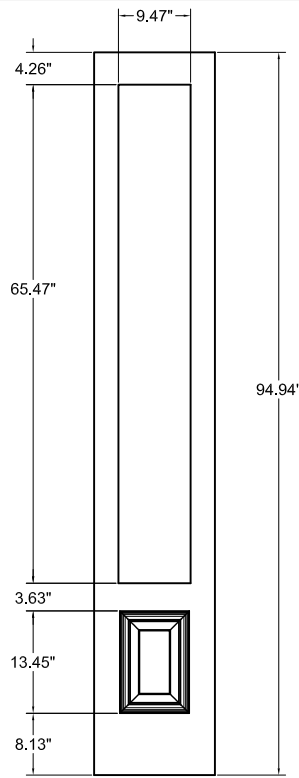

848 Glass
9.47" x 49.47"
1P

864 Glass
9.47" x 65.47"
1P

864 Glass
9.47" x 65.47"
1P

864 Glass
9.21" x 65.22"
CRAFT

836 Glass
9.47" x 37.47"
2P REV

848 Glass
9.47" x 49.47"
2P REV

864 Glass
9.47" x 65.47"
2P REV

815 Glass
9.24" x 16.26"
2P CRAFT

NOTE: FOR 7'0" SIDELIGHTS, MATCH RAIL DIMENSION TO 7'0" DOORS

TIMBERGRAIN
SIDELIGHT CUTOUT
DIMENSIONAL DETAIL

DWG#	XXII-20
DATE	11-14-17
NAME	KRB
SECTION	XXII
PAGE	20

836 Glass
9.47" x 37.47"
1P KNOTTY ALDER

848 Glass
9.47" x 49.47"
1P KNOTTY ALDER

864 Glass
9.47" x 65.47"
2P CHERRY

848 Glass
9.47" x 49.47"
2P CHERRY

8 X 77 Glass
9.30" x 78.30"
1P 8' FIR

8 X 19.25 Glass
9.30" x 20.55"
2P 8' FIR

NOTE: FOR 7'0" SIDELIGHTS, MATCH RAIL DIMENSION TO 7'0" DOORS

TIMBERGRAIN
SIDELIGHT CUTOUT
DIMENSIONAL DETAIL

DWG#	XXII-20a
DATE	6-9-20
NAME	KRB
SECTION	XXII
PAGE	20a