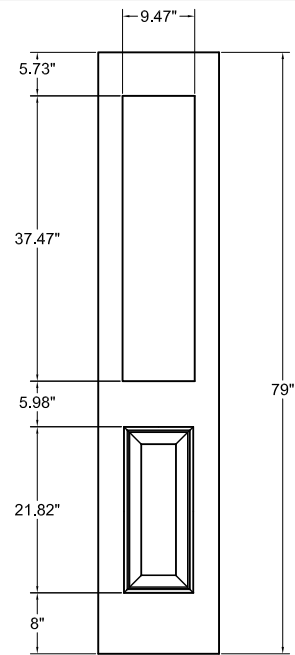

848 Glass
9.47" x 49.47"
1P

864 Glass
9.47" x 65.47"
1P

864 Glass
9.47" x 65.47"
1P

864 Glass
9.21" x 65.22"
CRAFT

836 Glass
9.47" x 37.47"
2P REV

848 Glass
9.47" x 49.47"
2P REV

864 Glass
9.47" x 65.47"
2P REV

815 Glass
9.24" x 16.26"
2P CRAFT

NOTE: FOR 7'0" SIDELIGHTS, MATCH RAIL DIMENSION TO 7'0" DOORS

TIMBERGRAIN
SIDELIGHT CUTOUT
DIMENSIONAL DETAIL

DWG#	XXII-20
DATE	11-14-17
NAME	KRB
SECTION	XXII
PAGE	20

836 Glass
9.47" x 37.47"
1P KNOTTY ALDER

848 Glass
9.47" x 49.47"
1P KNOTTY ALDER

864 Glass
9.47" x 65.47"
2P CHERRY

848 Glass
9.47" x 49.47"
2P CHERRY

8 X 77 Glass
9.30" x 78.30"
1P 8' FIR

8 X 19.25 Glass
9.30" x 20.55"
2P 8' FIR

NOTE: FOR 7'0" SIDELIGHTS, MATCH RAIL DIMENSION TO 7'0" DOORS

TIMBERGRAIN
SIDELIGHT CUTOUT
DIMENSIONAL DETAIL

DWG#	XXII-20a
DATE	6-9-20
NAME	KRB
SECTION	XXII
PAGE	20a