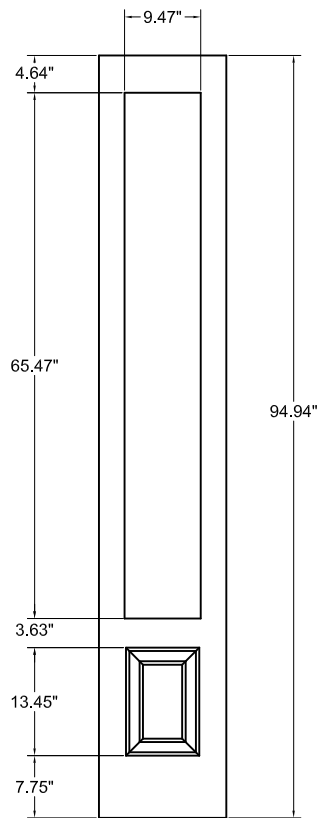

848 Glass
9.47" x 49.47"
1P

864 Glass
9.47" x 65.47"
1P

864 Glass
9.47" x 65.47"
1P

864 Glass
9.21" x 65.22"
CRAFT

836 Glass
9.47" x 37.47"
2P REV

848 Glass
9.47" x 49.47"
2P REV

864 Glass
9.47" x 65.47"
2P REV

815 Glass
9.24" x 16.26"
2P CRAFT

NOTE: FOR 7'0" SIDELIGHTS, MATCH RAIL DIMENSION TO 7'0" DOORS

TIMBERGRAIN
SIDELIGHT CUTOUT
DIMENSIONAL DETAIL

DWG#	XXII-20
DATE	11-14-17
NAME	KRB
SECTION	XXII
PAGE	20

836 Glass
9.47" x 37.47"
1P KNOTTY ALDER

848 Glass
9.47" x 49.47"
1P KNOTTY ALDER

864 Glass
9.47" x 65.47"
2P CHERRY

848 Glass
9.47" x 49.47"
2P CHERRY

8 X 77 Glass
9.30" x 78.30"
1P 8' FIR

8 X 19.25 Glass
9.30" x 20.55"
2P 8' FIR

NOTE: FOR 7'0" SIDELIGHTS, MATCH RAIL DIMENSION TO 7'0" DOORS

TIMBERGRAIN
SIDELIGHT CUTOUT
DIMENSIONAL DETAIL

DWG#	XXII-20a
DATE	6-9-20
NAME	KRB
SECTION	XXII
PAGE	20a