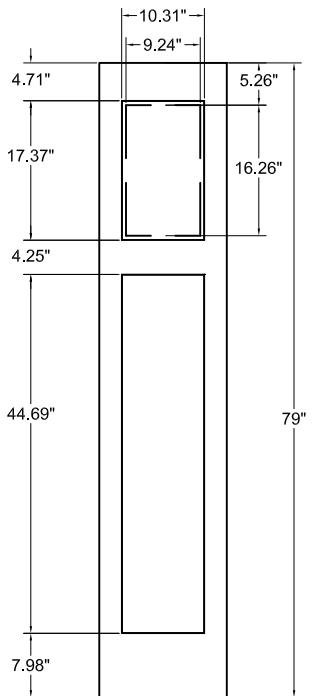

848 Glass
9.47" x 49.47"
1P

864 Glass
9.47" x 65.47"
1P

864 Glass
9.47" x 65.47"
1P

864 Glass
9.21" x 65.22"
CRAFT

836 Glass
9.47" x 37.47"
2P REV

848 Glass
9.47" x 49.47"
2P REV

864 Glass
9.47" x 65.47"
2P REV

815 Glass
9.24" x 16.26"
2P CRAFT

NOTE: FOR 7'0" SIDELIGHTS, MATCH RAIL DIMENSION TO 7'0" DOORS

TIMBERGRAIN
SIDELIGHT CUTOUT
DIMENSIONAL DETAIL

DWG#	XXII-20
DATE	11-14-17
NAME	KRB
SECTION	XXII
PAGE	20

836 Glass
9.47" x 37.47"
1P KNOTTY ALDER

848 Glass
9.47" x 49.47"
1P KNOTTY ALDER

864 Glass
9.47" x 65.47"
2P CHERRY

848 Glass
9.47" x 49.47"
2P CHERRY

8 X 77 Glass
9.30" x 78.30"
1P 8' FIR

8 X 19.25 Glass
9.30" x 20.55"
2P 8' FIR

NOTE: FOR 7'0" SIDELIGHTS, MATCH RAIL DIMENSION TO 7'0" DOORS

TIMBERGRAIN
SIDELIGHT CUTOUT
DIMENSIONAL DETAIL

DWG#	XXII-20a
DATE	6-9-20
NAME	KRB
SECTION	XXII
PAGE	20a