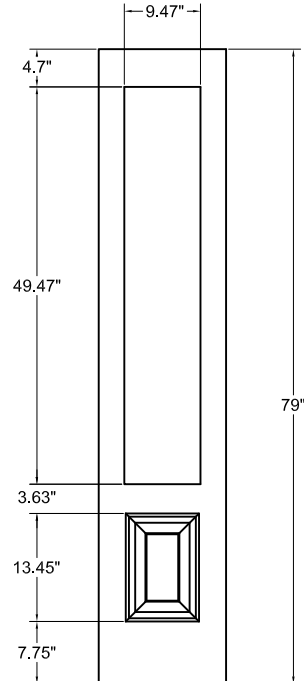

848 Glass
9.47" x 49.47"
1P

864 Glass
9.47" x 65.47"
1P

864 Glass
9.47" x 65.47"
1P

864 Glass
9.21" x 65.22"
CRAFT

836 Glass
9.47" x 37.47"
2P REV

848 Glass
9.47" x 49.47"
2P REV

864 Glass
9.47" x 65.47"
2P REV

815 Glass
9.24" x 16.26"
2P CRAFT

NOTE: FOR 7'0" SIDELIGHTS, MATCH RAIL DIMENSION TO 7'0" DOORS

TIMBERGRAIN
SIDELIGHT CUTOUT
DIMENSIONAL DETAIL

DWG#	XXII-20
DATE	11-14-17
NAME	KRB
SECTION	XXII
PAGE	20

836 Glass
9.47" x 37.47"
1P KNOTTY ALDER

848 Glass
9.47" x 49.47"
1P KNOTTY ALDER

864 Glass
9.47" x 65.47"
2P CHERRY

848 Glass
9.47" x 49.47"
2P CHERRY

8 X 77 Glass
9.30" x 78.30"
1P 8' FIR

8 X 19.25 Glass
9.30" x 20.55"
2P 8' FIR

NOTE: FOR 7'0" SIDELIGHTS, MATCH RAIL DIMENSION TO 7'0" DOORS

TIMBERGRAIN
SIDELIGHT CUTOUT
DIMENSIONAL DETAIL

DWG#	XXII-20a
DATE	6-9-20
NAME	KRB
SECTION	XXII
PAGE	20a