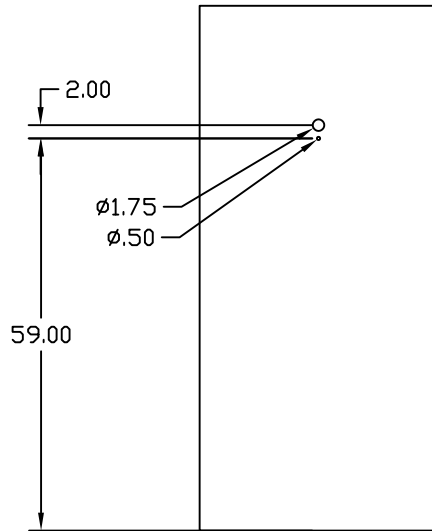

NOTE: ALL DIMENSIONS FOR  
6'8" X 3'0" DOOR

LT27  
DOOR CHIME PREP

LT28  
DISCONTINUED

LT39  
GLASS-20-7/16" X 20-11/16"  
CUTOUT-21-7/16" X21-11/16"

AMERICA'S DOORMAKER

WOOD EDGE 6'8"  
LITE CUTOUT DIMENSIONAL DETAIL

DWG#	III-20
DATE	1-15-24
NAME	MJP
SECTION	III
PAGE	20