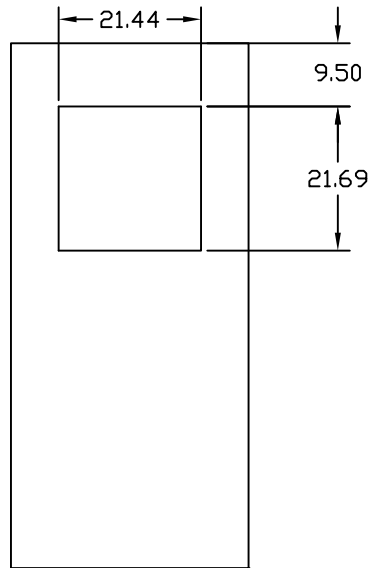

NOTE: ALL DIMENSIONS FOR  
6'8" X 3'0" DOOR

LT27  
DOOR CHIME PREP

LT28  
DISCONTINUED

LT39  
GLASS-20-7/16" X 20-11/16"  
CUTOUT-21-7/16" X21-11/16"

AMERICA'S DOORMAKER

WOOD EDGE 6'8"  
LITE CUTOUT DIMENSIONAL DETAIL

DWG#	III-20
DATE	1-15-24
NAME	MJP
SECTION	III
PAGE	20